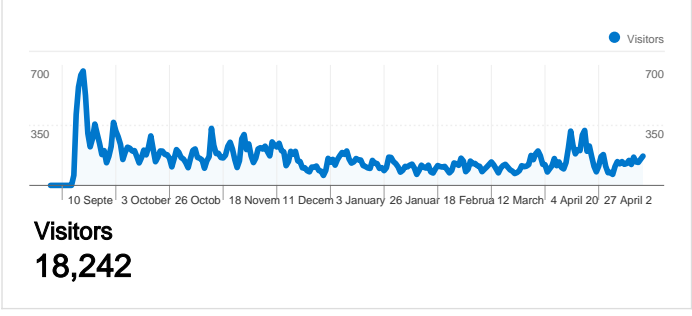

Site Usage

49,618 Visits	36.48% Bounce Rate
317,783 Page Views	00:05:24 Avg. Time on Site
6.40 Pages/Visit	36.75% % New Visits

Visitors Overview

Map Overlay world

Traffic Sources Overview

Content Overview

Pages	Page Views	% Page Views
/	51,588	16.23%
/report.htm	21,899	6.89%
/index.htm	21,887	6.89%
/photos.htm	17,813	5.61%
/who.htm	17,421	5.48%

18,242 people visited this site

 **49,618 Visits**

 **18,242 Absolute Unique Visitors**

 **317,783 Page Views**

 **6.40 Average Page Views**

 **00:05:24 Time on Site**

 **36.48% Bounce Rate**

 **36.92% New Visits**

49,618 visits came from 110 countries/territories

Site Usage

Country/Territory	Visits	Pages/Visit	Avg. Time on Site	% New Visits	Bounce Rate
Germany	9,594	6.90	00:04:53	33.60%	37.17%
Italy	6,994	6.80	00:05:10	55.00%	34.24%
Denmark	4,648	5.73	00:04:10	16.89%	37.50%
Belgium	4,512	5.11	00:03:29	23.63%	46.30%
Brazil	3,082	6.47	00:09:38	43.51%	24.53%
France	2,872	5.95	00:04:16	33.53%	40.11%
Norway	2,217	6.10	00:04:36	23.55%	37.26%
Spain	1,962	4.30	00:03:29	63.71%	65.39%
United Kingdom	1,512	8.06	00:05:53	45.04%	23.88%
India	1,310	7.89	00:11:11	38.93%	17.71%

1 - 10 of 110

Pages on this site were viewed a total of 317,783 times

 **317,783** Page Views

 **233,426** Unique Views

 **36.48%** Bounce Rate

Top Content

Pages	Page Views	% Page Views
/	51,588	16.23%
/report.htm	21,899	6.89%
/index.htm	21,887	6.89%
/photos.htm	17,813	5.61%
/who.htm	17,421	5.48%