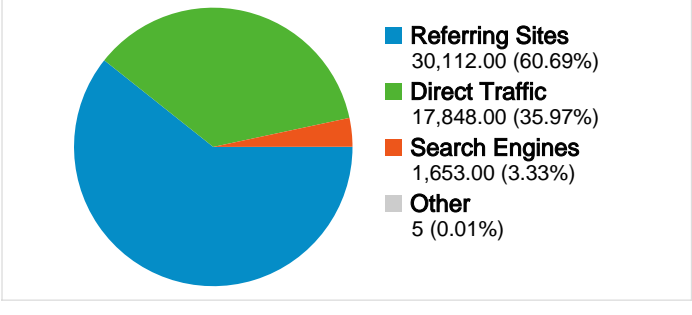

Site Usage

49,618 Visits	36.48% Bounce Rate
317,783 Page Views	00:05:24 Avg. Time on Site
6.40 Pages/Visit	36.75% % New Visits

Visitors Overview

Map Overlay world

Traffic Sources Overview

Content Overview

Pages	Page Views	% Page Views
/	51,588	16.23%
/report.htm	21,899	6.89%
/index.htm	21,887	6.89%
/photos.htm	17,813	5.61%
/who.htm	17,421	5.48%

18,242 people visited this site

 **49,618 Visits**

 **18,242 Absolute Unique Visitors**

 **317,783 Page Views**

 **6.40 Average Page Views**

 **00:05:24 Time on Site**

 **36.48% Bounce Rate**

 **36.92% New Visits**

All traffic sources sent a total of 49,618 visits

Top Traffic Sources

Sources	Visits	% visits	Keywords	Visits	% visits
(direct) ((none))	17,848	35.97%	frontrunners 3	363	21.96%
frontrunners.dk (referral)	6,840	13.79%	www.fr3.frontrunners.dk	198	11.98%
gl-cafe.de (referral)	3,524	7.10%	frontrunn3rs	163	9.86%
superman-sordo.it (referral)	3,010	6.07%	fr3.frontrunners.dk	141	8.53%
ens.it (referral)	1,488	3.00%	frontrunners	98	5.93%

49,618 visits came from 110 countries/territories

Site Usage

Country/Territory	Visits	Pages/Visit	Avg. Time on Site	% New Visits	Bounce Rate
Germany	9,594	6.90	00:04:53	33.60%	37.17%
Italy	6,994	6.80	00:05:10	55.00%	34.24%
Denmark	4,648	5.73	00:04:10	16.89%	37.50%
Belgium	4,512	5.11	00:03:29	23.63%	46.30%
Brazil	3,082	6.47	00:09:38	43.51%	24.53%
France	2,872	5.95	00:04:16	33.53%	40.11%
Norway	2,217	6.10	00:04:36	23.55%	37.26%
Spain	1,962	4.30	00:03:29	63.71%	65.39%
United Kingdom	1,512	8.06	00:05:53	45.04%	23.88%
India	1,310	7.89	00:11:11	38.93%	17.71%