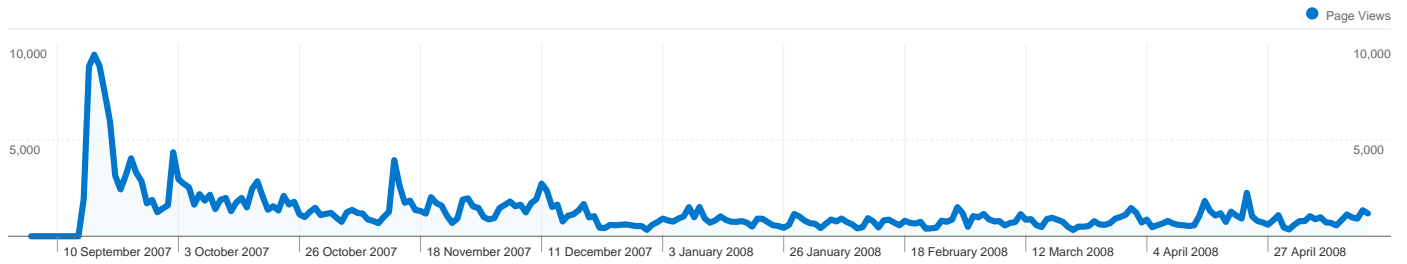

Pages on this site were viewed a total of 317,783 times

317,783 Page Views

233,426 Unique Views

36.48% Bounce Rate

Top Content

Pages	Page Views	% Page Views
/	51,588	16.23%
/report.htm	21,899	6.89%
/index.htm	21,887	6.89%
/photos.htm	17,813	5.61%
/who.htm	17,421	5.48%