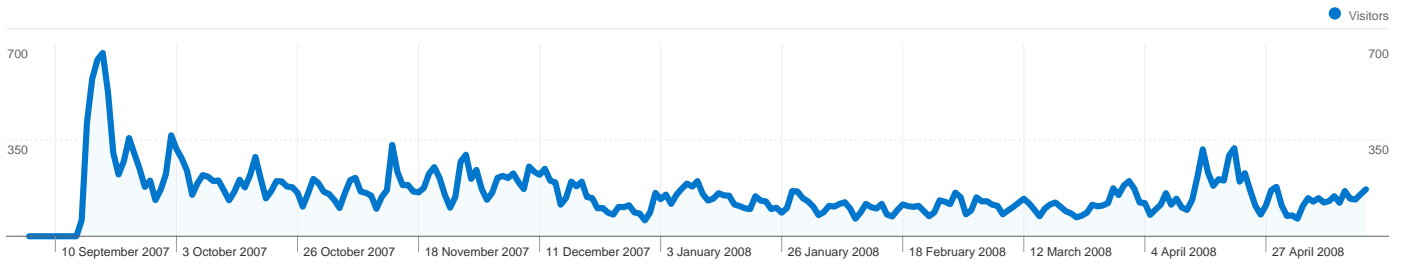

Site Usage

49,618 Visits	36.48% Bounce Rate
317,783 Page Views	00:05:24 Avg. Time on Site
6.40 Pages/Visit	36.75% % New Visits

Visitors Overview

Map Overlay world

Traffic Sources Overview

Content Overview

Pages	Page Views	% Page Views
/	51,588	16.23%
/report.htm	21,899	6.89%
/index.htm	21,887	6.89%
/photos.htm	17,813	5.61%
/who.htm	17,421	5.48%

18,242 people visited this site

 **49,618 Visits**

 **18,242 Absolute Unique Visitors**

 **317,783 Page Views**

 **6.40 Average Page Views**

 **00:05:24 Time on Site**

 **36.48% Bounce Rate**

 **36.92% New Visits**

49,618 visits came from 110 countries/territories

Site Usage

Country/Territory	Visits	Pages/Visit	Avg. Time on Site	% New Visits	Bounce Rate
Germany	9,594	6.90	00:04:53	33.60%	37.17%
Italy	6,994	6.80	00:05:10	55.00%	34.24%
Denmark	4,648	5.73	00:04:10	16.89%	37.50%
Belgium	4,512	5.11	00:03:29	23.63%	46.30%
Brazil	3,082	6.47	00:09:38	43.51%	24.53%
France	2,872	5.95	00:04:16	33.53%	40.11%
Norway	2,217	6.10	00:04:36	23.55%	37.26%
Spain	1,962	4.30	00:03:29	63.71%	65.39%
United Kingdom	1,512	8.06	00:05:53	45.04%	23.88%
India	1,310	7.89	00:11:11	38.93%	17.71%

1 - 10 of 110

Pages on this site were viewed a total of 317,783 times

 **317,783** Page Views

 **233,426** Unique Views

 **36.48%** Bounce Rate

Top Content

Pages	Page Views	% Page Views
/	51,588	16.23%
/report.htm	21,899	6.89%
/index.htm	21,887	6.89%
/photos.htm	17,813	5.61%
/who.htm	17,421	5.48%