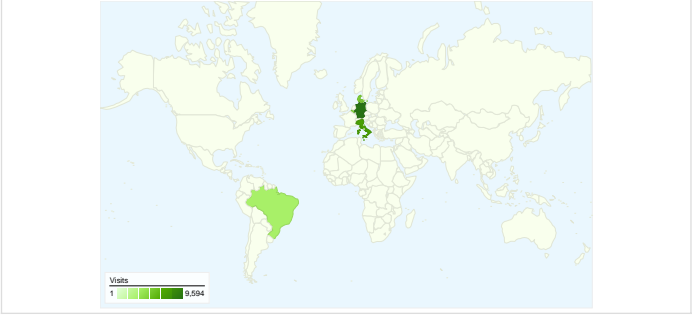

Site Usage

49,618 Visits	36.48% Bounce Rate
317,783 Page Views	00:05:24 Avg. Time on Site
6.40 Pages/Visit	36.75% % New Visits

Visitors Overview

Map Overlay world

Traffic Sources Overview

Content Overview

Pages	Page Views	% Page Views
/	51,588	16.23%
/report.htm	21,899	6.89%
/index.htm	21,887	6.89%
/photos.htm	17,813	5.61%
/who.htm	17,421	5.48%

18,242 people visited this site

 **49,618 Visits**

 **18,242 Absolute Unique Visitors**

 **317,783 Page Views**

 **6.40 Average Page Views**

 **00:05:24 Time on Site**

 **36.48% Bounce Rate**

 **36.92% New Visits**

All traffic sources sent a total of 49,618 visits

Top Traffic Sources

Sources	Visits	% visits	Keywords	Visits	% visits
(direct) ((none))	17,848	35.97%	frontrunners 3	363	21.96%
frontrunners.dk (referral)	6,840	13.79%	www.fr3.frontrunners.dk	198	11.98%
gl-cafe.de (referral)	3,524	7.10%	frontrunn3rs	163	9.86%
superman-sordo.it (referral)	3,010	6.07%	fr3.frontrunners.dk	141	8.53%
ens.it (referral)	1,488	3.00%	frontrunners	98	5.93%

49,618 visits came from 110 countries/territories

Site Usage

Country/Territory	Visits	Pages/Visit	Avg. Time on Site	% New Visits	Bounce Rate
Germany	9,594	6.90	00:04:53	33.60%	37.17%
Italy	6,994	6.80	00:05:10	55.00%	34.24%
Denmark	4,648	5.73	00:04:10	16.89%	37.50%
Belgium	4,512	5.11	00:03:29	23.63%	46.30%
Brazil	3,082	6.47	00:09:38	43.51%	24.53%
France	2,872	5.95	00:04:16	33.53%	40.11%
Norway	2,217	6.10	00:04:36	23.55%	37.26%
Spain	1,962	4.30	00:03:29	63.71%	65.39%
United Kingdom	1,512	8.06	00:05:53	45.04%	23.88%
India	1,310	7.89	00:11:11	38.93%	17.71%