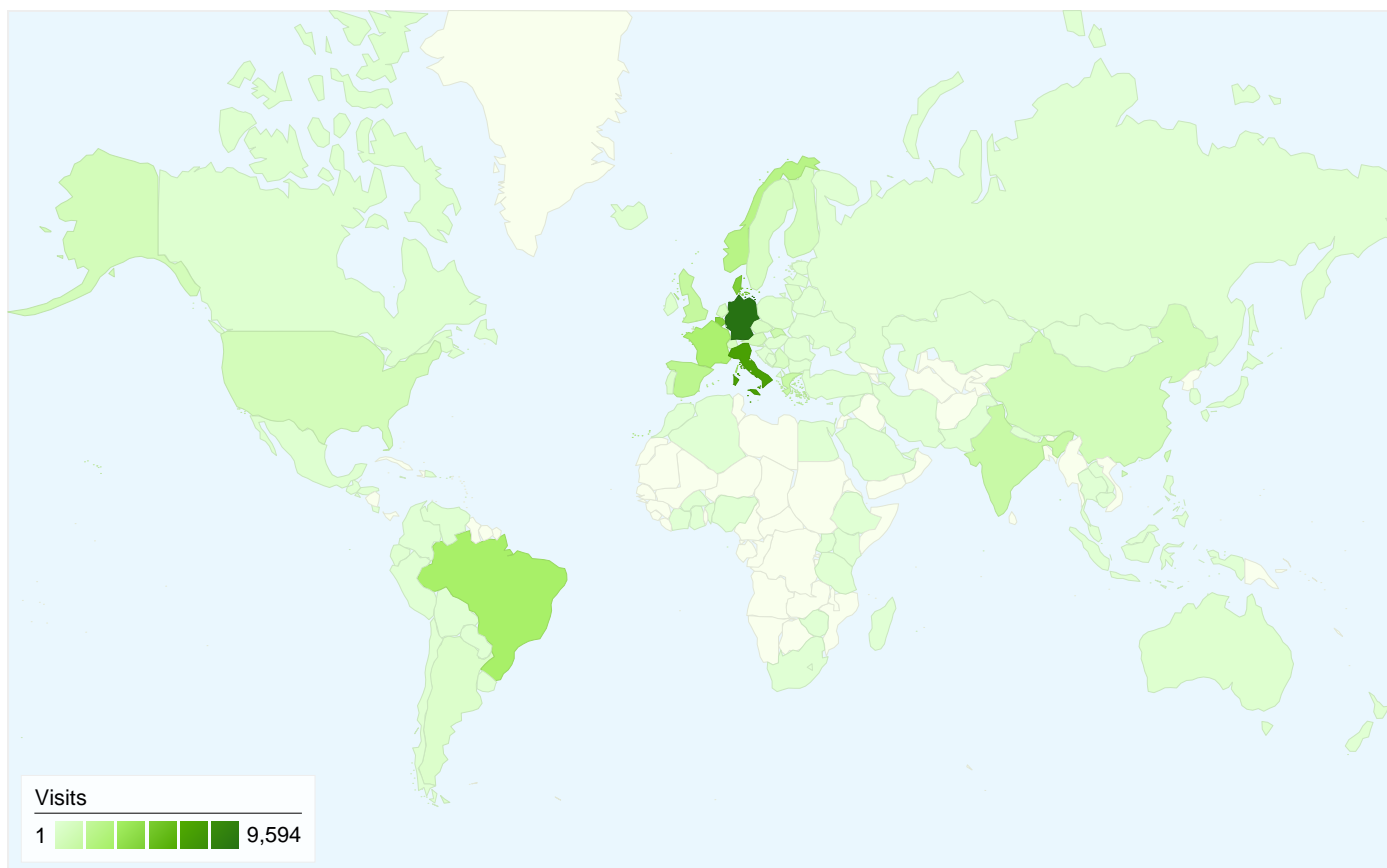

Site Usage

49,618 Visits	36.48% Bounce Rate
317,783 Page Views	00:05:24 Avg. Time on Site
6.40 Pages/Visit	36.75% % New Visits

Visitors Overview

Map Overlay world

Traffic Sources Overview

Content Overview

Pages	Page Views	% Page Views
/	51,588	16.23%
/report.htm	21,899	6.89%
/index.htm	21,887	6.89%
/photos.htm	17,813	5.61%
/who.htm	17,421	5.48%

18,242 people visited this site

 **49,618 Visits**

 **18,242 Absolute Unique Visitors**

 **317,783 Page Views**

 **6.40 Average Page Views**

 **00:05:24 Time on Site**

 **36.48% Bounce Rate**

 **36.92% New Visits**

All traffic sources sent a total of 49,618 visits

Top Traffic Sources

Sources	Visits	% visits	Keywords	Visits	% visits
(direct) ((none))	17,848	35.97%	frontrunners 3	363	21.96%
frontrunners.dk (referral)	6,840	13.79%	www.fr3.frontrunners.dk	198	11.98%
gl-cafe.de (referral)	3,524	7.10%	frontrunn3rs	163	9.86%
superman-sordo.it (referral)	3,010	6.07%	fr3.frontrunners.dk	141	8.53%
ens.it (referral)	1,488	3.00%	frontrunners	98	5.93%

49,618 visits came from 110 countries/territories

Site Usage

Country/Territory	Visits	Pages/Visit	Avg. Time on Site	% New Visits	Bounce Rate
Germany	9,594	6.90	00:04:53	33.60%	37.17%
Italy	6,994	6.80	00:05:10	55.00%	34.24%
Denmark	4,648	5.73	00:04:10	16.89%	37.50%
Belgium	4,512	5.11	00:03:29	23.63%	46.30%
Brazil	3,082	6.47	00:09:38	43.51%	24.53%
France	2,872	5.95	00:04:16	33.53%	40.11%
Norway	2,217	6.10	00:04:36	23.55%	37.26%
Spain	1,962	4.30	00:03:29	63.71%	65.39%
United Kingdom	1,512	8.06	00:05:53	45.04%	23.88%
India	1,310	7.89	00:11:11	38.93%	17.71%