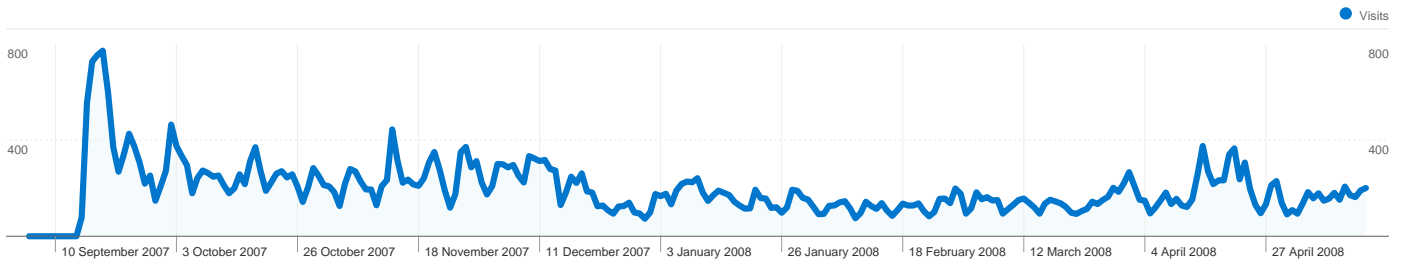

All traffic sources sent a total of 49,618 visits