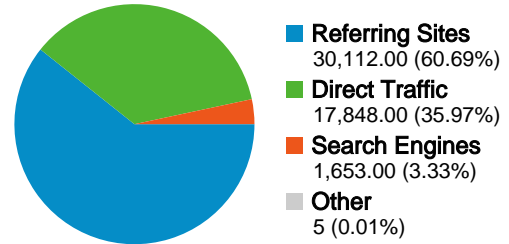

Top Traffic Sources

Sources	Visits	% visits	Keywords	Visits	% visits
(direct) ((none))	17,848	35.97%	frontrunners 3	363	21.96%
frontrunners.dk (referral)	6,840	13.79%	www.fr3.frontrunners.dk	198	11.98%
gl-cafe.de (referral)	3,524	7.10%	frontrunn3rs	163	9.86%
superman-sordo.it (referral)	3,010	6.07%	fr3.frontrunners.dk	141	8.53%
ens.it (referral)	1,488	3.00%	frontrunners	98	5.93%