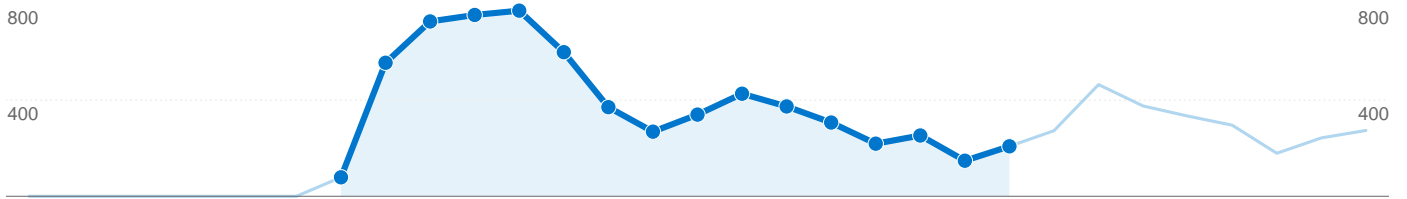

All traffic sources sent a total of 6,407 visits

- 40.49% Direct Traffic
- 58.39% Referring Sites
- 1.12% Search Engines