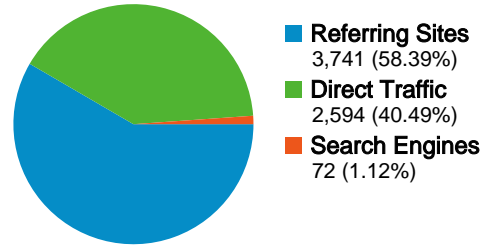

Top Traffic Sources

Sources	Visits	% visits	Keywords	Visits	% visits
(direct) ((none))	2,594	40.49%	frontrunners 3	29	40.28%
superman-sordo.it (referral)	628	9.80%	www.fr3.frontrunners.dk	12	16.67%
taubenschlag.de (referral)	583	9.10%	fr3.frontrunners.dk	11	15.28%
frontrunners.dk (referral)	543	8.48%	frontrunners	5	6.94%
gl-cafe.de (referral)	427	6.66%	fr3 deaf	4	5.56%