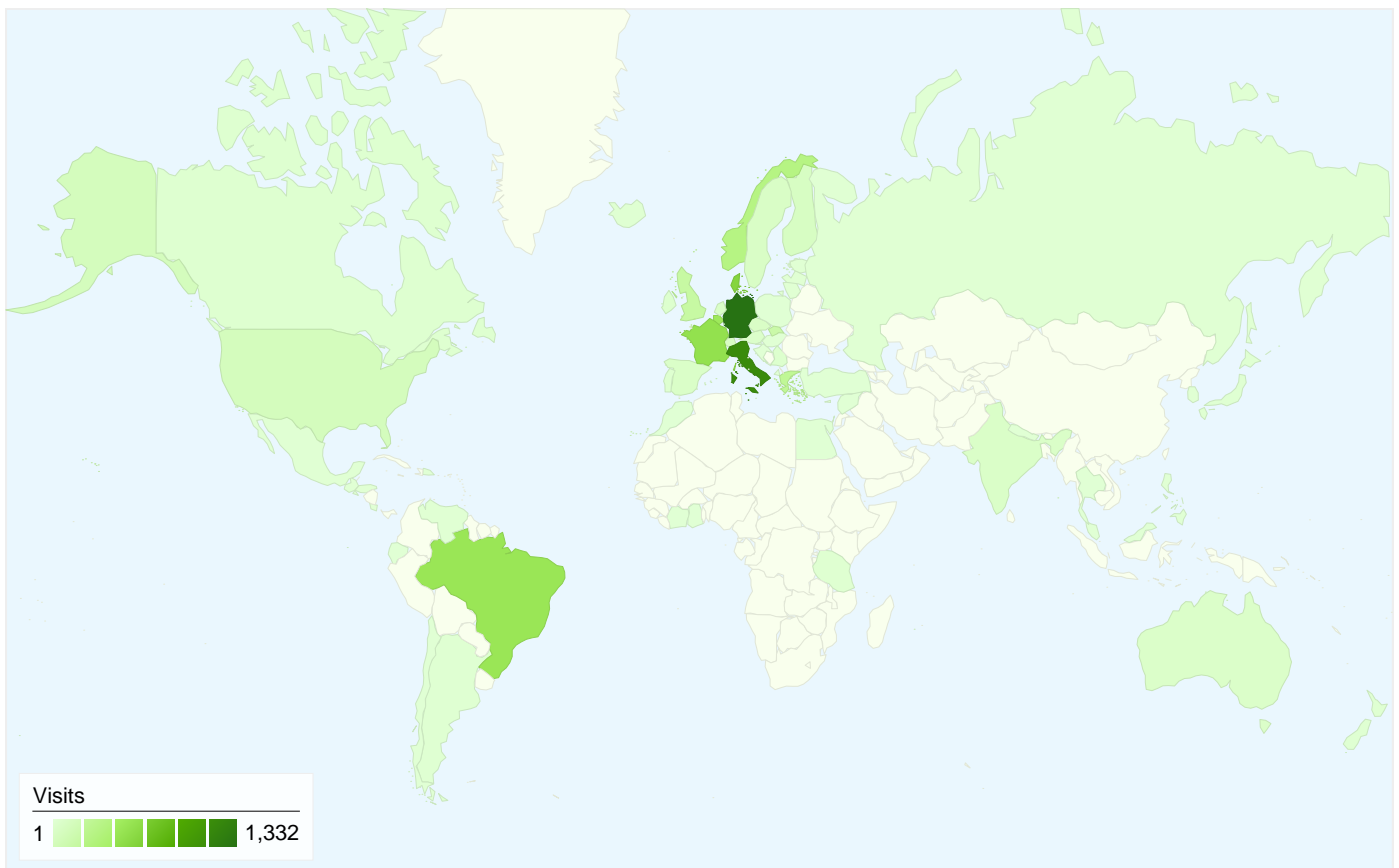

Browser	Visits	% visits	Connection Speed	Visits	% visits
Internet Explorer	4,537	70.81%	DSL	2,839	44.31%
Firefox	1,440	22.48%	Unknown	1,735	27.08%
Safari	281	4.39%	Dialup	766	11.96%
Opera	125	1.95%	Cable	652	10.18%
Mozilla	11	0.17%	T1	406	6.34%

All traffic sources sent a total of 6,407 visits

-  40.49% Direct Traffic
-  58.39% Referring Sites
-  1.12% Search Engines

Top Traffic Sources

Sources	Visits	% visits	Keywords	Visits	% visits
(direct) ((none))	2,594	40.49%	frontrunners 3	29	40.28%
superman-sordo.it (referral)	628	9.80%	www.fr3.frontrunners.dk	12	16.67%
taubenschlag.de (referral)	583	9.10%	fr3.frontrunners.dk	11	15.28%
frontrunners.dk (referral)	543	8.48%	frontrunners	5	6.94%
gl-cafe.de (referral)	427	6.66%	fr3 deaf	4	5.56%

6,407 visits came from 66 countries/territories

Site Usage

Country/Territory	Visits	Pages/Visit	Avg. Time on Site	% New Visits	Bounce Rate
Germany	1,332	11.71	00:06:03	56.98%	20.27%
Italy	1,137	9.22	00:05:21	73.44%	18.47%
Denmark	614	9.98	00:05:43	34.85%	20.36%
France	540	9.76	00:04:52	60.56%	19.81%
Brazil	506	8.00	00:11:03	64.03%	19.57%
Belgium	485	10.77	00:05:10	38.76%	20.21%
Norway	320	10.67	00:05:51	55.62%	17.19%
Greece	245	11.62	00:07:57	32.65%	17.96%
United Kingdom	195	13.30	00:07:28	61.54%	8.21%
Slovakia	173	10.20	00:06:59	51.45%	27.17%