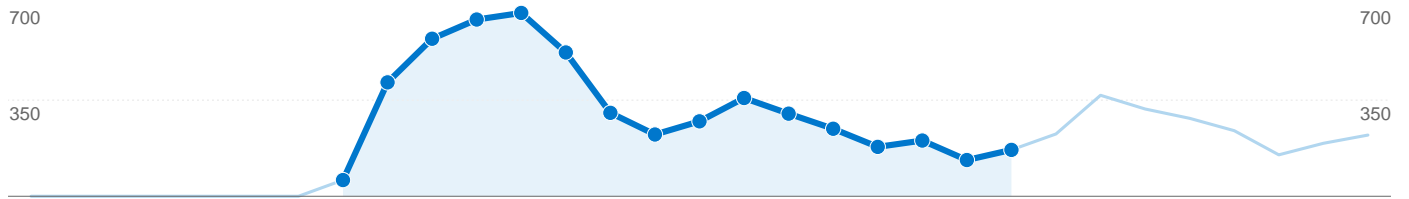

Site Usage

6,407 Visits

19.01% Bounce Rate

67,818 Page Views

00:06:27 Avg. Time on Site

10.58 Pages/Visit

56.36% % New Visits

Visitors Overview

Map Overlay world

Traffic Sources Overview

Content Overview

Pages	Page Views	% Page Views
/	6,006	8.86%
/report.htm	5,800	8.55%
/who.htm	5,346	7.88%
/index.htm	4,985	7.35%
/photos.htm	2,936	4.33%

3,614 people visited this site

6,407 Visits

3,614 Absolute Unique Visitors

67,818 Page Views

10.58 Average Page Views

00:06:27 Time on Site

19.01% Bounce Rate

56.58% New Visits

Technical Profile

6,407 visits came from 66 countries/territories

Site Usage

Country/Territory	Visits	Pages/Visit	Avg. Time on Site	% New Visits	Bounce Rate
Germany	1,332	11.71	00:06:03	56.98%	20.27%
Italy	1,137	9.22	00:05:21	73.44%	18.47%
Denmark	614	9.98	00:05:43	34.85%	20.36%
France	540	9.76	00:04:52	60.56%	19.81%
Brazil	506	8.00	00:11:03	64.03%	19.57%
Belgium	485	10.77	00:05:10	38.76%	20.21%
Norway	320	10.67	00:05:51	55.62%	17.19%
Greece	245	11.62	00:07:57	32.65%	17.96%
United Kingdom	195	13.30	00:07:28	61.54%	8.21%
Slovakia	173	10.20	00:06:59	51.45%	27.17%