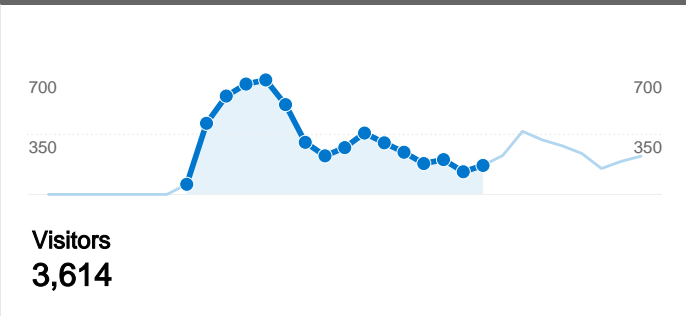

Site Usage

6,407 Visits

19.01% Bounce Rate

67,818 Page Views

00:06:27 Avg. Time on Site

10.58 Pages/Visit

56.36% % New Visits

Visitors Overview

6,407 Visits

3,614 Absolute Unique Visitors

67,818 Page Views

10.58 Average Page Views

00:06:27 Time on Site

19.01% Bounce Rate

56.58% New Visits

Technical Profile

6,407 visits came from 66 countries/territories

Site Usage

Country/Territory	Visits	Pages/Visit	Avg. Time on Site	% New Visits	Bounce Rate
Germany	1,332	11.71	00:06:03	56.98%	20.27%
Italy	1,137	9.22	00:05:21	73.44%	18.47%
Denmark	614	9.98	00:05:43	34.85%	20.36%
France	540	9.76	00:04:52	60.56%	19.81%
Brazil	506	8.00	00:11:03	64.03%	19.57%
Belgium	485	10.77	00:05:10	38.76%	20.21%
Norway	320	10.67	00:05:51	55.62%	17.19%
Greece	245	11.62	00:07:57	32.65%	17.96%
United Kingdom	195	13.30	00:07:28	61.54%	8.21%
Slovakia	173	10.20	00:06:59	51.45%	27.17%

1 - 10 of 66

Pages on this site were viewed a total of 67,818 times

 **67,818** Page Views

 **50,044** Unique Views

 **19.01%** Bounce Rate

Top Content

Pages	Page Views	% Page Views
/	6,006	8.86%
/report.htm	5,800	8.55%
/who.htm	5,346	7.88%
/index.htm	4,985	7.35%
/photos.htm	2,936	4.33%