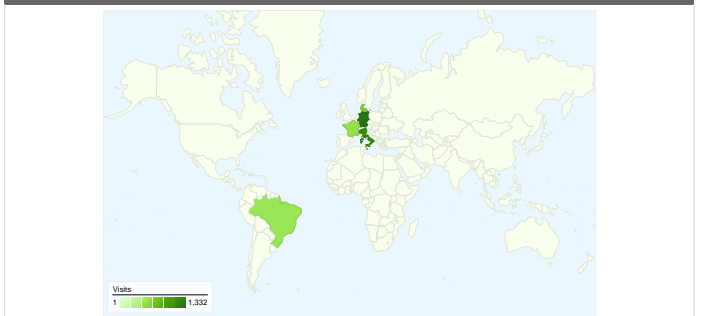

Site Usage

6,407 Visits

19.01% Bounce Rate

67,818 Page Views

00:06:27 Avg. Time on Site

10.58 Pages/Visit

56.36% % New Visits

Visitors Overview

Map Overlay world

Traffic Sources Overview

Content Overview

Pages	Page Views	% Page Views
/	6,006	8.86%
/report.htm	5,800	8.55%
/who.htm	5,346	7.88%
/index.htm	4,985	7.35%
/photos.htm	2,936	4.33%

3,614 people visited this site

All traffic sources sent a total of 6,407 visits

-  40.49% Direct Traffic
-  58.39% Referring Sites
-  1.12% Search Engines

Top Traffic Sources

Sources	Visits	% visits	Keywords	Visits	% visits
(direct) ((none))	2,594	40.49%	frontrunners 3	29	40.28%
superman-sordo.it (referral)	628	9.80%	www.fr3.frontrunners.dk	12	16.67%
taubenschlag.de (referral)	583	9.10%	fr3.frontrunners.dk	11	15.28%
frontrunners.dk (referral)	543	8.48%	frontrunners	5	6.94%
gl-cafe.de (referral)	427	6.66%	fr3 deaf	4	5.56%

6,407 visits came from 66 countries/territories

Site Usage

Country/Territory	Visits	Pages/Visit	Avg. Time on Site	% New Visits	Bounce Rate
Germany	1,332	11.71	00:06:03	56.98%	20.27%
Italy	1,137	9.22	00:05:21	73.44%	18.47%
Denmark	614	9.98	00:05:43	34.85%	20.36%
France	540	9.76	00:04:52	60.56%	19.81%
Brazil	506	8.00	00:11:03	64.03%	19.57%
Belgium	485	10.77	00:05:10	38.76%	20.21%
Norway	320	10.67	00:05:51	55.62%	17.19%
Greece	245	11.62	00:07:57	32.65%	17.96%
United Kingdom	195	13.30	00:07:28	61.54%	8.21%
Slovakia	173	10.20	00:06:59	51.45%	27.17%