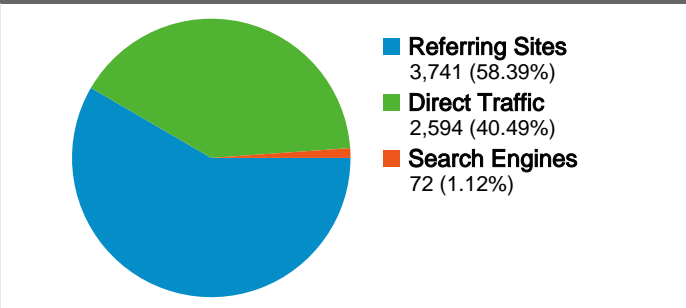

Traffic Sources Overview

Content Overview

Pages	Page Views	% Page Views
/	6,006	8.86%
/report.htm	5,800	8.55%
/who.htm	5,346	7.88%
/index.htm	4,985	7.35%
/photos.htm	2,936	4.33%