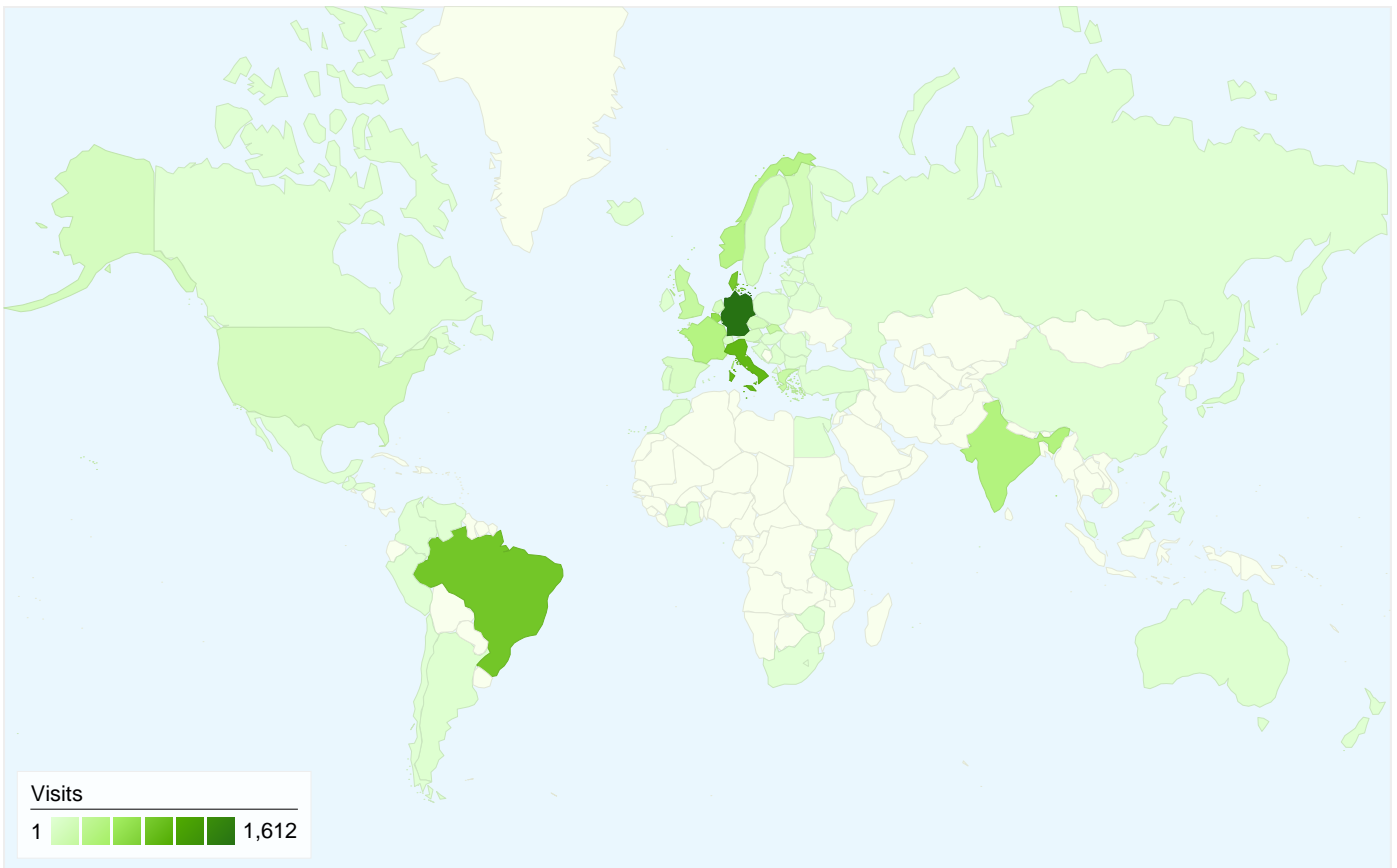

Visitors
3,271

Map Overlay world

Traffic Sources Overview

- **Referring Sites**
4,820 (60.43%)
- **Direct Traffic**
2,990 (37.49%)
- **Search Engines**
166 (2.08%)

Content Overview

Pages	Page Views	% Page Views
/	8,248	14.13%
/index.htm	4,686	8.03%
/report.htm	4,162	7.13%
/who.htm	3,598	6.16%
/photos.htm	3,451	5.91%

3,271 people visited this site

7,976 Visits

3,271 Absolute Unique Visitors

58,375 Page Views

7.32 Average Page Views

00:06:06 Time on Site

27.98% Bounce Rate

32.42% New Visits

All traffic sources sent a total of 7,976 visits

 37.49% Direct Traffic

 60.43% Referring Sites

 2.08% Search Engines

■ Referring Sites
4,820 (60.43%)
■ Direct Traffic
2,990 (37.49%)
■ Search Engines
166 (2.08%)

7,976 visits came from 73 countries/territories

Site Usage

Country/Territory	Visits	Pages/Visit	Avg. Time on Site	% New Visits	Bounce Rate
Germany	1,612	7.90	00:05:28	32.26%	25.93%
Italy	966	6.99	00:04:52	48.96%	34.06%
Brazil	860	6.82	00:10:18	42.67%	23.72%
Denmark	827	6.48	00:04:47	16.08%	27.57%
Belgium	657	6.04	00:03:34	17.96%	33.64%
India	411	9.98	00:12:24	44.04%	11.19%
France	395	6.18	00:04:35	22.03%	33.67%
Norway	372	6.96	00:05:22	20.43%	34.95%
United Kingdom	250	8.52	00:06:14	48.80%	24.80%
Slovakia	232	7.01	00:04:56	23.28%	42.24%