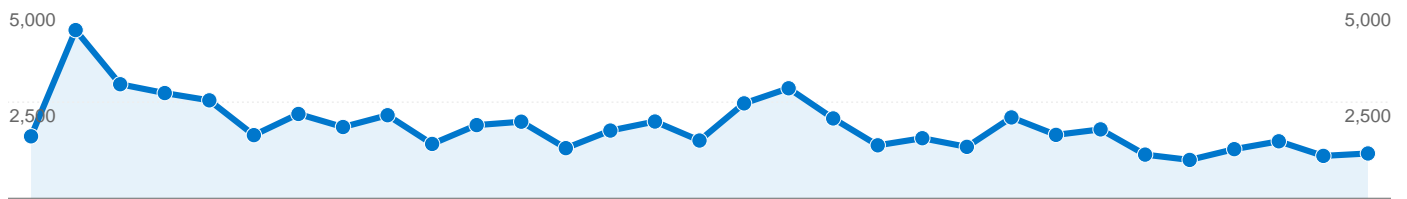

Pages on this site were viewed a total of 58,375 times

58,375 Page Views

43,231 Unique Views

27.98% Bounce Rate

Top Content

Pages	Page Views	% Page Views
/	8,248	14.13%
/index.htm	4,686	8.03%
/report.htm	4,162	7.13%
/who.htm	3,598	6.16%
/photos.htm	3,451	5.91%