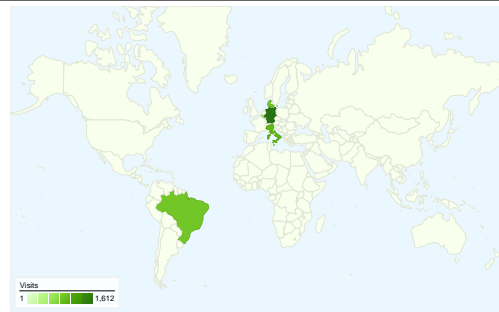

Site Usage

7,976 Visits

27.98% Bounce Rate

58,375 Page Views

00:06:06 Avg. Time on Site

7.32 Pages/Visit

32.20% % New Visits

Visitors Overview

Visitors
3,271

Map Overlay world

Traffic Sources Overview

- **Referring Sites**
4,820 (60.43%)
- **Direct Traffic**
2,990 (37.49%)
- **Search Engines**
166 (2.08%)

Content Overview

Pages	Page Views	% Page Views
/	8,248	14.13%
/index.htm	4,686	8.03%
/report.htm	4,162	7.13%
/who.htm	3,598	6.16%
/photos.htm	3,451	5.91%

All traffic sources sent a total of 7,976 visits

 37.49% Direct Traffic

 60.43% Referring Sites

 2.08% Search Engines

■ Referring Sites
4,820 (60.43%)
■ Direct Traffic
2,990 (37.49%)
■ Search Engines
166 (2.08%)

7,976 visits came from 73 countries/territories

Site Usage

Country/Territory	Visits	Pages/Visit	Avg. Time on Site	% New Visits	Bounce Rate
Germany	1,612	7.90	00:05:28	32.26%	25.93%
Italy	966	6.99	00:04:52	48.96%	34.06%
Brazil	860	6.82	00:10:18	42.67%	23.72%
Denmark	827	6.48	00:04:47	16.08%	27.57%
Belgium	657	6.04	00:03:34	17.96%	33.64%
India	411	9.98	00:12:24	44.04%	11.19%
France	395	6.18	00:04:35	22.03%	33.67%
Norway	372	6.96	00:05:22	20.43%	34.95%
United Kingdom	250	8.52	00:06:14	48.80%	24.80%
Slovakia	232	7.01	00:04:56	23.28%	42.24%