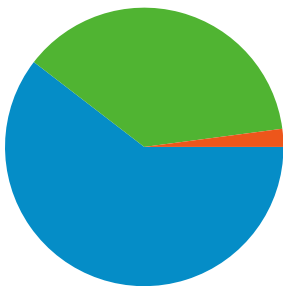

Traffic Sources Overview

- **Referring Sites**
  4,820 (60.43%)
- **Direct Traffic**
  2,990 (37.49%)
- **Search Engines**
  166 (2.08%)

Content Overview

Pages	Page Views	% Page Views
/	8,248	14.13%
/index.htm	4,686	8.03%
/report.htm	4,162	7.13%
/who.htm	3,598	6.16%
/photos.htm	3,451	5.91%