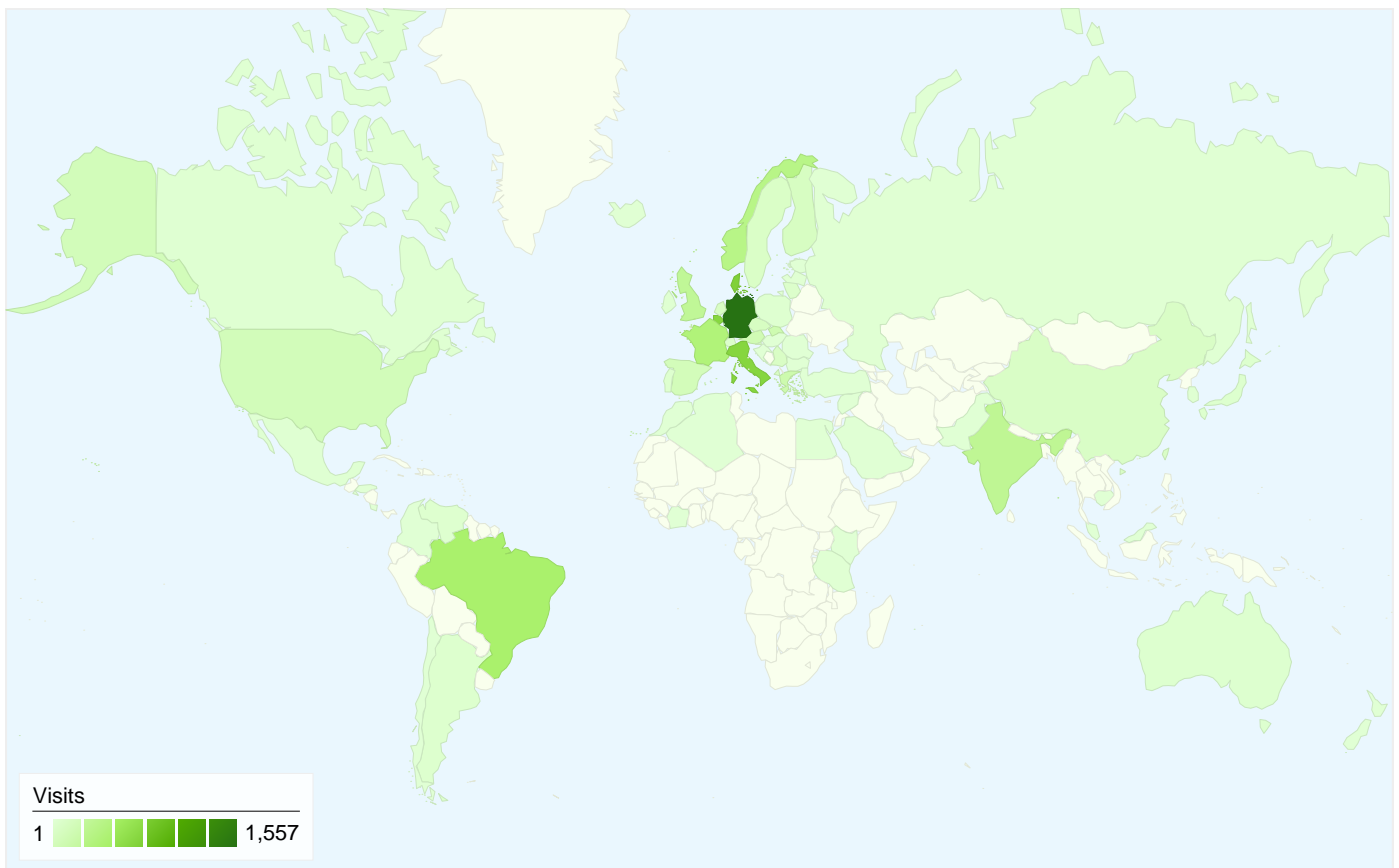

## 2,793 people visited this site

 **7,328** Visits

 **2,793** Absolute Unique Visitors

 **42,601** Page Views

 **5.81** Average Page Views

 **00:05:56** Time on Site

 **38.33%** Bounce Rate

 **28.88%** New Visits

All traffic sources sent a total of 7,328 visits

-  40.11% Direct Traffic
-  56.73% Referring Sites
-  3.17% Search Engines

**7,328 visits came from 66 countries/territories**

Site Usage

Country/Territory	Visits	Pages/Visit	Avg. Time on Site	% New Visits	Bounce Rate
Germany	1,557	6.30	00:05:07	33.20%	42.26%
Denmark	747	5.07	00:04:32	11.91%	41.10%
Italy	713	6.10	00:06:26	43.62%	31.28%
Belgium	705	4.04	00:03:36	11.49%	51.91%
Brazil	481	5.63	00:08:58	32.02%	27.23%
France	422	5.41	00:05:15	20.14%	45.73%
Norway	355	4.61	00:04:16	18.59%	49.01%
India	298	7.10	00:10:16	40.27%	21.14%
United Kingdom	284	7.29	00:05:55	50.00%	26.41%
Greece	176	5.51	00:05:24	10.80%	44.89%