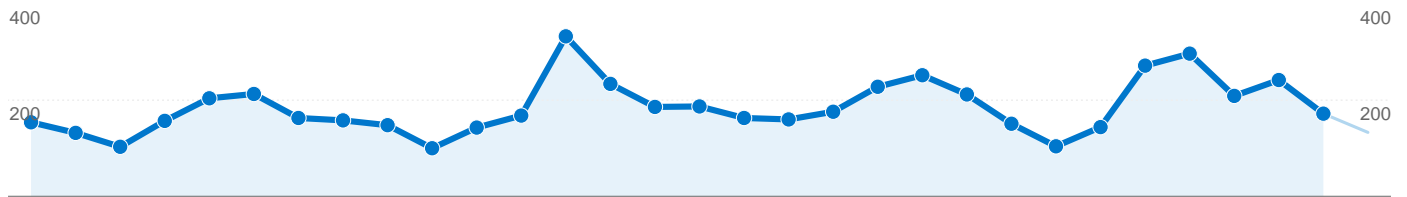

**Site Usage**

**7,328 Visits**

**38.33% Bounce Rate**

**42,601 Page Views**

**00:05:56 Avg. Time on Site**

**5.81 Pages/Visit**

**28.67% % New Visits**

**Visitors Overview**

**Map Overlay world**

**Traffic Sources Overview**

**Content Overview**

Pages	Page Views	% Page Views
/	8,697	20.42%
/index.htm	2,952	6.93%
/report.htm	2,723	6.39%
/photos.htm	2,628	6.17%
/who.htm	1,978	4.64%

## 2,793 people visited this site

 **7,328** Visits

 **2,793** Absolute Unique Visitors

 **42,601** Page Views

 **5.81** Average Page Views

 **00:05:56** Time on Site

 **38.33%** Bounce Rate

 **28.88%** New Visits

All traffic sources sent a total of 7,328 visits

-  40.11% Direct Traffic
-  56.73% Referring Sites
-  3.17% Search Engines