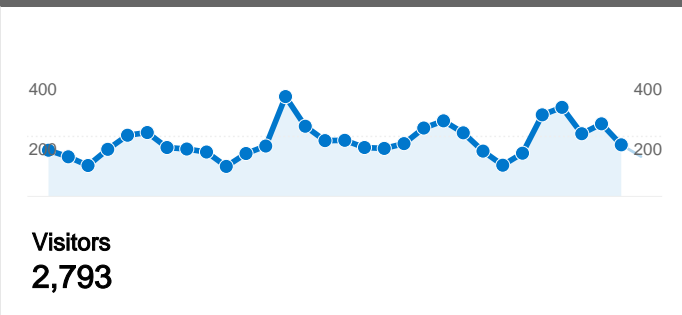

Site Usage

7,328 Visits

38.33% Bounce Rate

42,601 Page Views

00:05:56 Avg. Time on Site

5.81 Pages/Visit

28.67% % New Visits

Visitors Overview

 **7,328** Visits

 **2,793** Absolute Unique Visitors

 **42,601** Page Views

 **5.81** Average Page Views

 **00:05:56** Time on Site

 **38.33%** Bounce Rate

 **28.88%** New Visits

Technical Profile

7,328 visits came from 66 countries/territories

Site Usage

Country/Territory	Visits	Pages/Visit	Avg. Time on Site	% New Visits	Bounce Rate
Germany	1,557	6.30	00:05:07	33.20%	42.26%
Denmark	747	5.07	00:04:32	11.91%	41.10%
Italy	713	6.10	00:06:26	43.62%	31.28%
Belgium	705	4.04	00:03:36	11.49%	51.91%
Brazil	481	5.63	00:08:58	32.02%	27.23%
France	422	5.41	00:05:15	20.14%	45.73%
Norway	355	4.61	00:04:16	18.59%	49.01%
India	298	7.10	00:10:16	40.27%	21.14%
United Kingdom	284	7.29	00:05:55	50.00%	26.41%
Greece	176	5.51	00:05:24	10.80%	44.89%

1 - 10 of 66

Pages on this site were viewed a total of 42,601 times

 **42,601** Page Views

 **31,094** Unique Views

 **38.33%** Bounce Rate

Top Content

Pages	Page Views	% Page Views
/	8,697	20.42%
/index.htm	2,952	6.93%
/report.htm	2,723	6.39%
/photos.htm	2,628	6.17%
/who.htm	1,978	4.64%