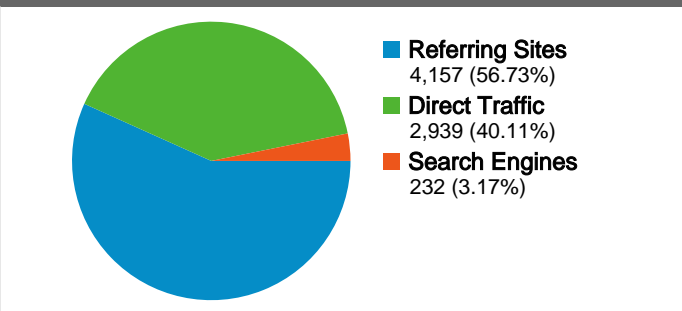

Traffic Sources Overview

Content Overview

Pages	Page Views	% Page Views
/	8,697	20.42%
/index.htm	2,952	6.93%
/report.htm	2,723	6.39%
/photos.htm	2,628	6.17%
/who.htm	1,978	4.64%