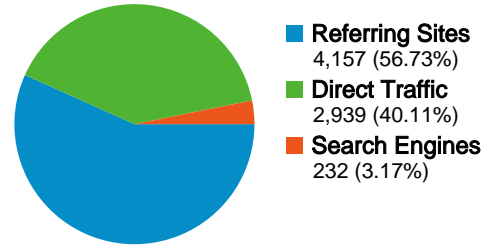

Top Traffic Sources

Sources	Visits	% visits	Keywords	Visits	% visits
(direct) ((none))	2,939	40.11%	fronrunners 3	34	14.66%
fronrunners.dk (referral)	1,071	14.62%	frontrunn3rs	29	12.50%
gl-cafe.de (referral)	555	7.57%	fronrunners dk	26	11.21%
ens.it (referral)	332	4.53%	www.fr3.fronrunners.dk	26	11.21%
gl-jugend.de (referral)	313	4.27%	what is fronrunners	25	10.78%