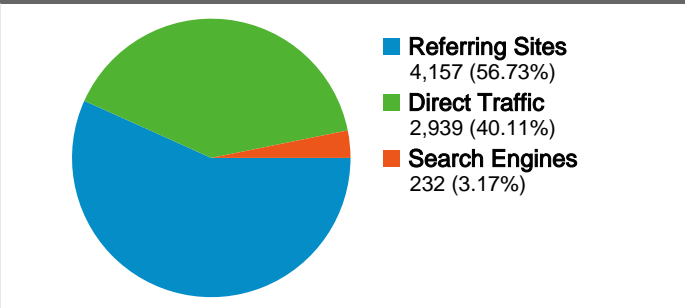

Traffic Sources Overview

Content Overview

Pages	Page Views	% Page Views
/	8,697	20.42%
/index.htm	2,952	6.93%
/report.htm	2,723	6.39%
/photos.htm	2,628	6.17%
/who.htm	1,978	4.64%