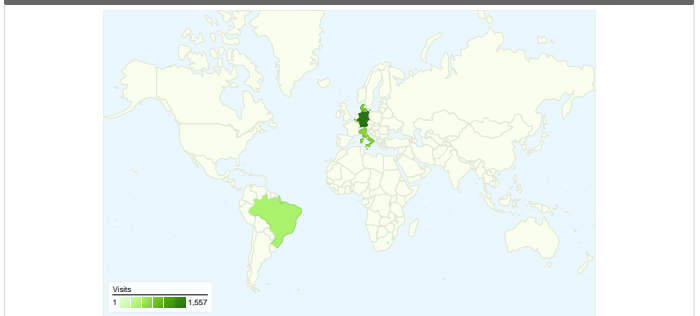

**Site Usage**

**7,328 Visits**

**38.33% Bounce Rate**

**42,601 Page Views**

**00:05:56 Avg. Time on Site**

**5.81 Pages/Visit**

**28.67% % New Visits**

**Visitors Overview**

**Map Overlay world**

**Traffic Sources Overview**

**Content Overview**

Pages	Page Views	% Page Views
/	8,697	20.42%
/index.htm	2,952	6.93%
/report.htm	2,723	6.39%
/photos.htm	2,628	6.17%
/who.htm	1,978	4.64%

All traffic sources sent a total of 7,328 visits

-  40.11% Direct Traffic
-  56.73% Referring Sites
-  3.17% Search Engines

**7,328 visits came from 66 countries/territories**

Site Usage

Country/Territory	Visits	Pages/Visit	Avg. Time on Site	% New Visits	Bounce Rate
Germany	1,557	6.30	00:05:07	33.20%	42.26%
Denmark	747	5.07	00:04:32	11.91%	41.10%
Italy	713	6.10	00:06:26	43.62%	31.28%
Belgium	705	4.04	00:03:36	11.49%	51.91%
Brazil	481	5.63	00:08:58	32.02%	27.23%
France	422	5.41	00:05:15	20.14%	45.73%
Norway	355	4.61	00:04:16	18.59%	49.01%
India	298	7.10	00:10:16	40.27%	21.14%
United Kingdom	284	7.29	00:05:55	50.00%	26.41%
Greece	176	5.51	00:05:24	10.80%	44.89%