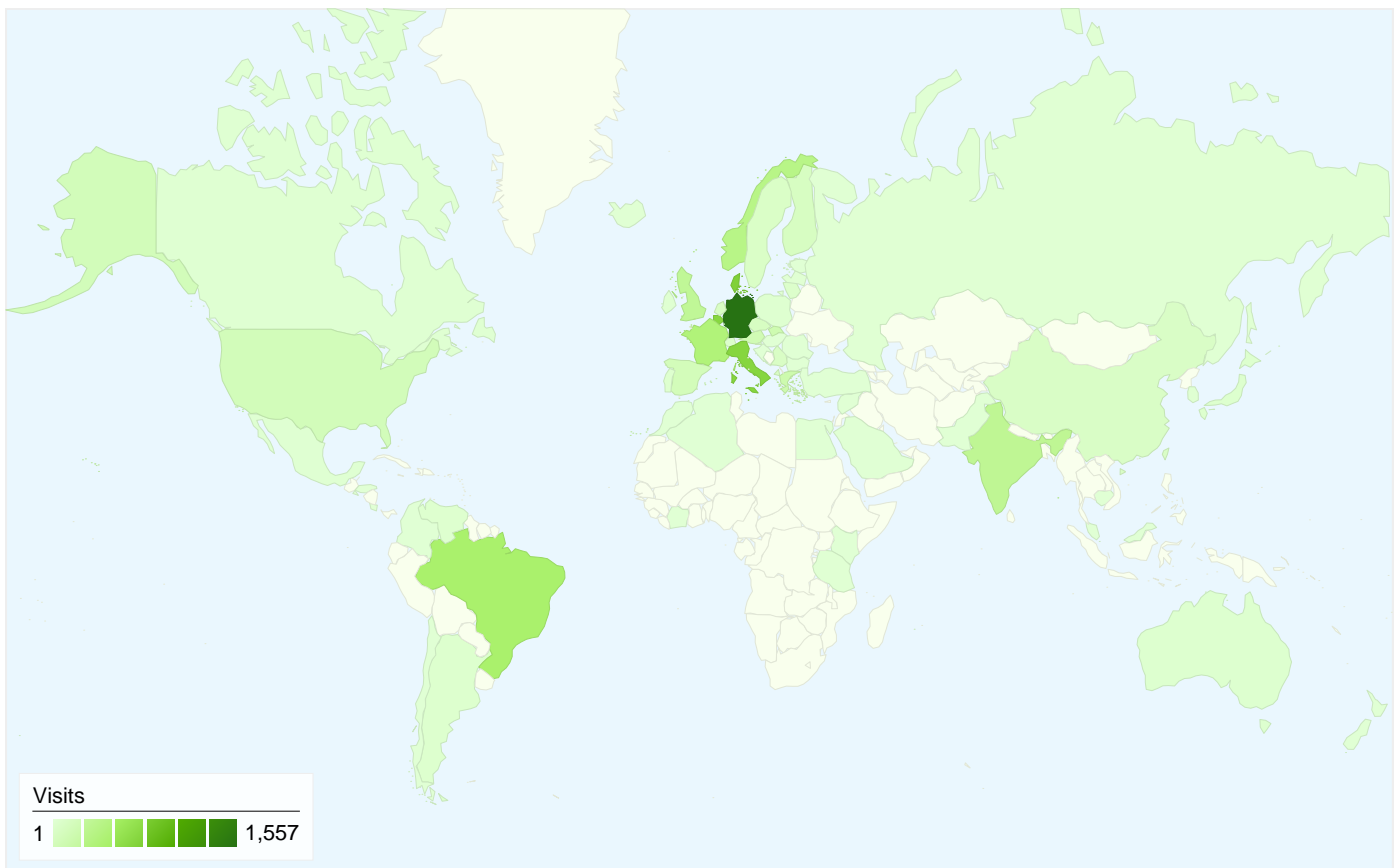

Browser	Visits	% visits	Connection Speed	Visits	% visits
Internet Explorer	5,000	68.23%	DSL	2,922	39.87%
Firefox	1,811	24.71%	Unknown	2,393	32.66%
Safari	378	5.16%	Cable	831	11.34%
Opera	119	1.62%	Dialup	774	10.56%
Mozilla	9	0.12%	T1	392	5.35%

All traffic sources sent a total of 7,328 visits

-  **40.11%** Direct Traffic
-  **56.73%** Referring Sites
-  **3.17%** Search Engines

Top Traffic Sources

Sources	Visits	% visits	Keywords	Visits	% visits
(direct) ((none))	2,939	40.11%	fronrunners 3	34	14.66%
fronrunners.dk (referral)	1,071	14.62%	frontrunn3rs	29	12.50%
gl-cafe.de (referral)	555	7.57%	fronrunners dk	26	11.21%
ens.it (referral)	332	4.53%	www.fr3.fronrunners.dk	26	11.21%
gl-jugend.de (referral)	313	4.27%	what is fronrunners	25	10.78%

7,328 visits came from 66 countries/territories

Site Usage

Country/Territory	Visits	Pages/Visit	Avg. Time on Site	% New Visits	Bounce Rate
Germany	1,557	6.30	00:05:07	33.20%	42.26%
Denmark	747	5.07	00:04:32	11.91%	41.10%
Italy	713	6.10	00:06:26	43.62%	31.28%
Belgium	705	4.04	00:03:36	11.49%	51.91%
Brazil	481	5.63	00:08:58	32.02%	27.23%
France	422	5.41	00:05:15	20.14%	45.73%
Norway	355	4.61	00:04:16	18.59%	49.01%
India	298	7.10	00:10:16	40.27%	21.14%
United Kingdom	284	7.29	00:05:55	50.00%	26.41%
Greece	176	5.51	00:05:24	10.80%	44.89%