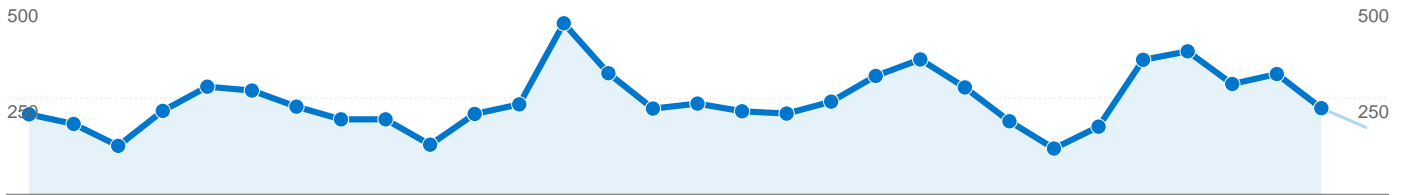

**Site Usage**

**7,328 Visits**

**38.33% Bounce Rate**

**42,601 Page Views**

**00:05:56 Avg. Time on Site**

**5.81 Pages/Visit**

**28.67% % New Visits**

**Visitors Overview**

## 2,793 people visited this site

 **7,328** Visits

 **2,793** Absolute Unique Visitors

 **42,601** Page Views

 **5.81** Average Page Views

 **00:05:56** Time on Site

 **38.33%** Bounce Rate

 **28.88%** New Visits

All traffic sources sent a total of 7,328 visits

-  40.11% Direct Traffic
-  56.73% Referring Sites
-  3.17% Search Engines

**7,328 visits came from 66 countries/territories**

Site Usage

Country/Territory	Visits	Pages/Visit	Avg. Time on Site	% New Visits	Bounce Rate
Germany	1,557	6.30	00:05:07	33.20%	42.26%
Denmark	747	5.07	00:04:32	11.91%	41.10%
Italy	713	6.10	00:06:26	43.62%	31.28%
Belgium	705	4.04	00:03:36	11.49%	51.91%
Brazil	481	5.63	00:08:58	32.02%	27.23%
France	422	5.41	00:05:15	20.14%	45.73%
Norway	355	4.61	00:04:16	18.59%	49.01%
India	298	7.10	00:10:16	40.27%	21.14%
United Kingdom	284	7.29	00:05:55	50.00%	26.41%
Greece	176	5.51	00:05:24	10.80%	44.89%