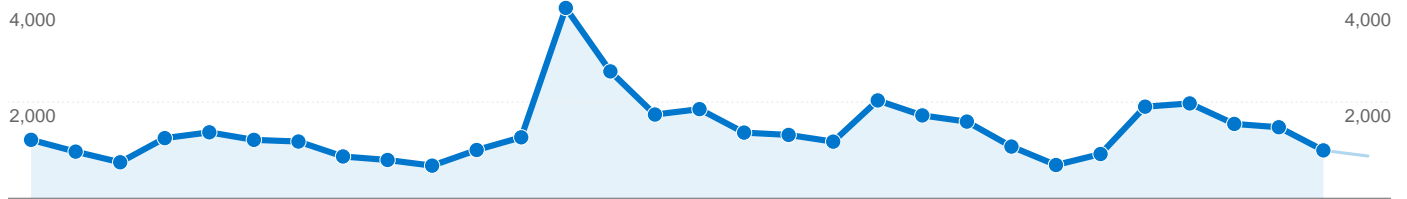

Pages on this site were viewed a total of 42,601 times

42,601 Page Views

31,094 Unique Views

38.33% Bounce Rate

Top Content

Pages	Page Views	% Page Views
/	8,697	20.42%
/index.htm	2,952	6.93%
/report.htm	2,723	6.39%
/photos.htm	2,628	6.17%
/who.htm	1,978	4.64%