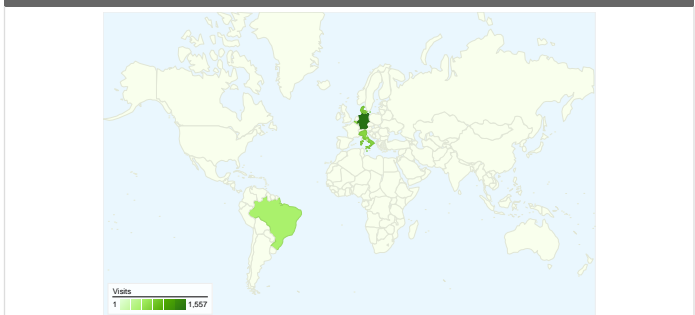

Site Usage

7,328 Visits

38.33% Bounce Rate

42,601 Page Views

00:05:56 Avg. Time on Site

5.81 Pages/Visit

28.67% % New Visits

Visitors Overview

Map Overlay world

Traffic Sources Overview

Content Overview

Pages	Page Views	% Page Views
/	8,697	20.42%
/index.htm	2,952	6.93%
/report.htm	2,723	6.39%
/photos.htm	2,628	6.17%
/who.htm	1,978	4.64%

2,793 people visited this site

All traffic sources sent a total of 7,328 visits

-  **40.11%** Direct Traffic
-  **56.73%** Referring Sites
-  **3.17%** Search Engines

Top Traffic Sources

Sources	Visits	% visits	Keywords	Visits	% visits
(direct) ((none))	2,939	40.11%	fronrunners 3	34	14.66%
fronrunners.dk (referral)	1,071	14.62%	frontrunn3rs	29	12.50%
gl-cafe.de (referral)	555	7.57%	fronrunners dk	26	11.21%
ens.it (referral)	332	4.53%	www.fr3.fronrunners.dk	26	11.21%
gl-jugend.de (referral)	313	4.27%	what is fronrunners	25	10.78%

7,328 visits came from 66 countries/territories

Site Usage

Country/Territory	Visits	Pages/Visit	Avg. Time on Site	% New Visits	Bounce Rate
Germany	1,557	6.30	00:05:07	33.20%	42.26%
Denmark	747	5.07	00:04:32	11.91%	41.10%
Italy	713	6.10	00:06:26	43.62%	31.28%
Belgium	705	4.04	00:03:36	11.49%	51.91%
Brazil	481	5.63	00:08:58	32.02%	27.23%
France	422	5.41	00:05:15	20.14%	45.73%
Norway	355	4.61	00:04:16	18.59%	49.01%
India	298	7.10	00:10:16	40.27%	21.14%
United Kingdom	284	7.29	00:05:55	50.00%	26.41%
Greece	176	5.51	00:05:24	10.80%	44.89%