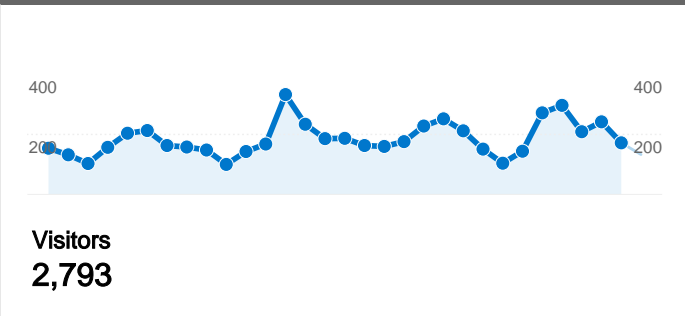

**Site Usage**

**7,328 Visits**

**38.33% Bounce Rate**

**42,601 Page Views**

**00:05:56 Avg. Time on Site**

**5.81 Pages/Visit**

**28.67% % New Visits**

**Visitors Overview**

## 2,793 people visited this site

 **7,328** Visits

 **2,793** Absolute Unique Visitors

 **42,601** Page Views

 **5.81** Average Page Views

 **00:05:56** Time on Site

 **38.33%** Bounce Rate

 **28.88%** New Visits

All traffic sources sent a total of 7,328 visits

-  40.11% Direct Traffic
-  56.73% Referring Sites
-  3.17% Search Engines

1 - 10 of 66

Pages on this site were viewed a total of 42,601 times

 **42,601** Page Views

 **31,094** Unique Views

 **38.33%** Bounce Rate