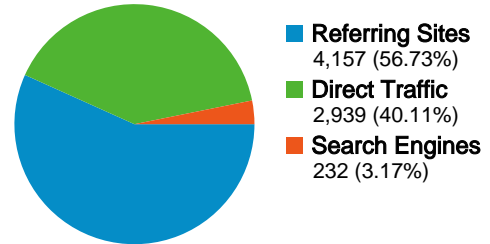

**Site Usage**

**7,328 Visits**

**38.33% Bounce Rate**

**42,601 Page Views**

**00:05:56 Avg. Time on Site**

**5.81 Pages/Visit**

**28.67% % New Visits**

**Visitors Overview**

## 2,793 people visited this site

 **7,328** Visits

 **2,793** Absolute Unique Visitors

 **42,601** Page Views

 **5.81** Average Page Views

 **00:05:56** Time on Site

 **38.33%** Bounce Rate

 **28.88%** New Visits

All traffic sources sent a total of 7,328 visits

-  40.11% Direct Traffic
-  56.73% Referring Sites
-  3.17% Search Engines

**7,328 visits came from 66 countries/territories**

Site Usage

Country/Territory	Visits	Pages/Visit	Avg. Time on Site	% New Visits	Bounce Rate
Germany	1,557	6.30	00:05:07	33.20%	42.26%
Denmark	747	5.07	00:04:32	11.91%	41.10%
Italy	713	6.10	00:06:26	43.62%	31.28%
Belgium	705	4.04	00:03:36	11.49%	51.91%
Brazil	481	5.63	00:08:58	32.02%	27.23%
France	422	5.41	00:05:15	20.14%	45.73%
Norway	355	4.61	00:04:16	18.59%	49.01%
India	298	7.10	00:10:16	40.27%	21.14%
United Kingdom	284	7.29	00:05:55	50.00%	26.41%
Greece	176	5.51	00:05:24	10.80%	44.89%