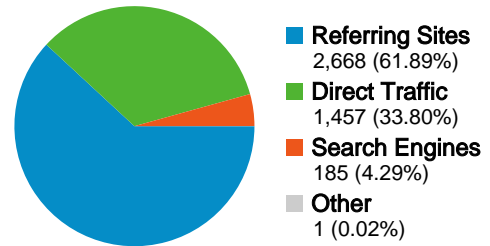

## Technical Profile

Browser	Visits	% visits	Connection Speed	Visits	% visits
Internet Explorer	2,917	67.66%	DSL	2,001	46.42%
Firefox	1,138	26.40%	Unknown	1,288	29.88%
Safari	200	4.64%	Cable	480	11.13%
Opera	49	1.14%	Dialup	333	7.72%
Mozilla	4	0.09%	T1	208	4.82%

### All traffic sources sent a total of 4,311 visits

 **33.80%** Direct Traffic

 **61.89%** Referring Sites

 **4.29%** Search Engines