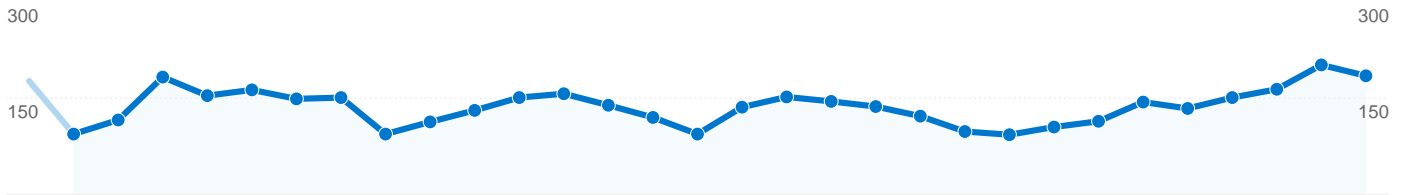

All traffic sources sent a total of 4,311 visits

- **33.80%** Direct Traffic
- **61.89%** Referring Sites
- **4.29%** Search Engines