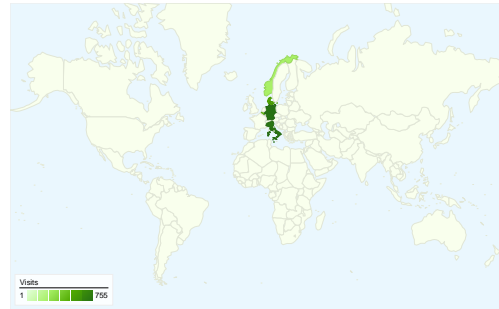

**Site Usage**

**4,311 Visits**

**42.82% Bounce Rate**

**23,443 Page Views**

**00:04:20 Avg. Time on Site**

**5.44 Pages/Visit**

**31.25% % New Visits**

**Visitors Overview**

**Visitors**  
**1,838**

**Map Overlay world**

**Traffic Sources Overview**

- **Referring Sites**  
2,668 (61.89%)
- **Direct Traffic**  
1,457 (33.80%)
- **Search Engines**  
185 (4.29%)
- **Other**  
1 (0.02%)

### All traffic sources sent a total of 4,311 visits

 **33.80%** Direct Traffic

 **61.89%** Referring Sites

 **4.29%** Search Engines

### 4,311 visits came from 55 countries/territories

Site Usage

Country/Territory	Visits	Pages/Visit	Avg. Time on Site	% New Visits	Bounce Rate
Germany	755	5.01	00:04:39	23.05%	46.89%
Italy	741	6.49	00:04:26	55.60%	37.25%
Denmark	507	4.68	00:02:57	13.02%	51.48%
Belgium	449	4.38	00:02:42	27.84%	57.24%
Norway	244	5.27	00:04:14	15.16%	32.79%
France	217	3.86	00:02:37	23.50%	54.38%
United Kingdom	169	5.66	00:04:21	36.09%	32.54%
Brazil	125	5.29	00:07:26	36.80%	28.80%
Spain	122	5.70	00:03:43	52.46%	40.16%
Greece	120	4.93	00:03:14	12.50%	45.83%