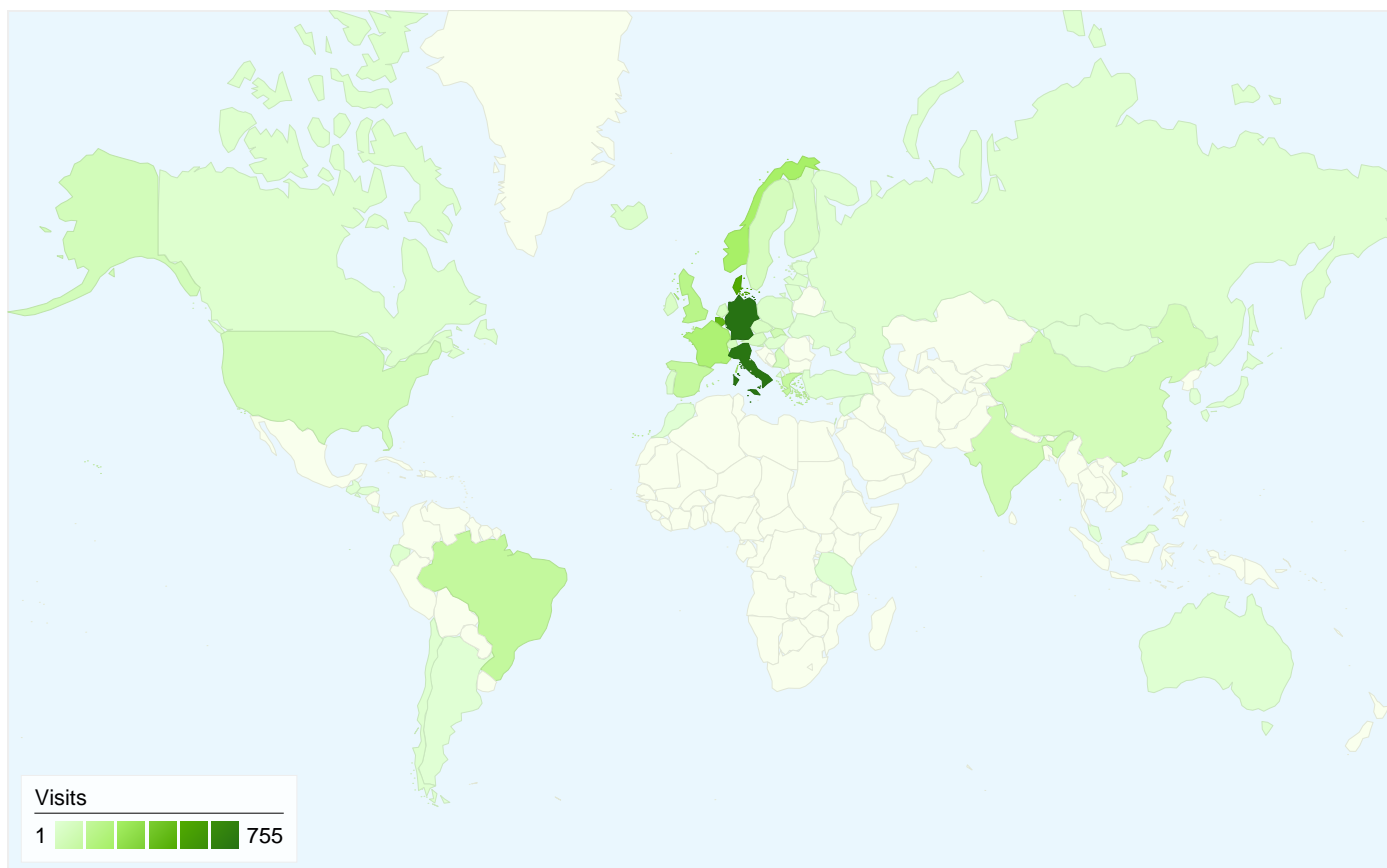

**Visitors**  
**1,838**

**Map Overlay world**

**Traffic Sources Overview**

- **Referring Sites**  
2,668 (61.89%)
- **Direct Traffic**  
1,457 (33.80%)
- **Search Engines**  
185 (4.29%)
- **Other**  
1 (0.02%)

### All traffic sources sent a total of 4,311 visits

 **33.80%** Direct Traffic

 **61.89%** Referring Sites

 **4.29%** Search Engines

### 4,311 visits came from 55 countries/territories

Site Usage

Country/Territory	Visits	Pages/Visit	Avg. Time on Site	% New Visits	Bounce Rate
Germany	755	5.01	00:04:39	23.05%	46.89%
Italy	741	6.49	00:04:26	55.60%	37.25%
Denmark	507	4.68	00:02:57	13.02%	51.48%
Belgium	449	4.38	00:02:42	27.84%	57.24%
Norway	244	5.27	00:04:14	15.16%	32.79%
France	217	3.86	00:02:37	23.50%	54.38%
United Kingdom	169	5.66	00:04:21	36.09%	32.54%
Brazil	125	5.29	00:07:26	36.80%	28.80%
Spain	122	5.70	00:03:43	52.46%	40.16%
Greece	120	4.93	00:03:14	12.50%	45.83%