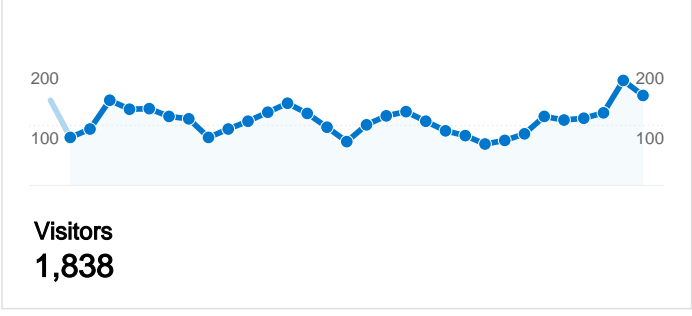

**Site Usage**

<b>4,311 Visits</b>	<b>42.82% Bounce Rate</b>
<b>23,443 Page Views</b>	<b>00:04:20 Avg. Time on Site</b>
<b>5.44 Pages/Visit</b>	<b>31.25% % New Visits</b>

**Visitors Overview**

**Map Overlay world**

**Traffic Sources Overview**

**Content Overview**

Pages	Page Views	% Page Views
/	4,277	18.24%
/photos.htm	1,357	5.79%
/who.htm	1,298	5.54%
/index.htm	1,245	5.31%
/report.htm	1,231	5.25%

**1,838 people visited this site**

 **4,311 Visits**

 **1,838 Absolute Unique Visitors**

 **23,443 Page Views**

 **5.44 Average Page Views**

 **00:04:20 Time on Site**

 **42.82% Bounce Rate**

 **29.32% New Visits**

### 4,311 visits came from 55 countries/territories

Site Usage

Country/Territory	Visits	Pages/Visit	Avg. Time on Site	% New Visits	Bounce Rate
Germany	755	5.01	00:04:39	23.05%	46.89%
Italy	741	6.49	00:04:26	55.60%	37.25%
Denmark	507	4.68	00:02:57	13.02%	51.48%
Belgium	449	4.38	00:02:42	27.84%	57.24%
Norway	244	5.27	00:04:14	15.16%	32.79%
France	217	3.86	00:02:37	23.50%	54.38%
United Kingdom	169	5.66	00:04:21	36.09%	32.54%
Brazil	125	5.29	00:07:26	36.80%	28.80%
Spain	122	5.70	00:03:43	52.46%	40.16%
Greece	120	4.93	00:03:14	12.50%	45.83%