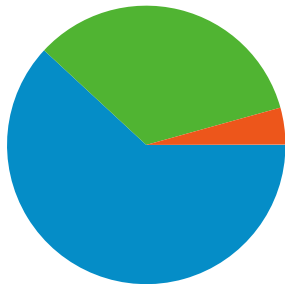

**Site Usage**

**4,311 Visits**

**42.82% Bounce Rate**

**23,443 Page Views**

**00:04:20 Avg. Time on Site**

**5.44 Pages/Visit**

**31.25% % New Visits**

**Visitors Overview**

**Visitors**  
**1,838**

**Map Overlay world**

**Traffic Sources Overview**

- **Referring Sites**  
2,668 (61.89%)
- **Direct Traffic**  
1,457 (33.80%)
- **Search Engines**  
185 (4.29%)
- **Other**  
1 (0.02%)

### 4,311 visits came from 55 countries/territories

Site Usage

Country/Territory	Visits	Pages/Visit	Avg. Time on Site	% New Visits	Bounce Rate
Germany	755	5.01	00:04:39	23.05%	46.89%
Italy	741	6.49	00:04:26	55.60%	37.25%
Denmark	507	4.68	00:02:57	13.02%	51.48%
Belgium	449	4.38	00:02:42	27.84%	57.24%
Norway	244	5.27	00:04:14	15.16%	32.79%
France	217	3.86	00:02:37	23.50%	54.38%
United Kingdom	169	5.66	00:04:21	36.09%	32.54%
Brazil	125	5.29	00:07:26	36.80%	28.80%
Spain	122	5.70	00:03:43	52.46%	40.16%
Greece	120	4.93	00:03:14	12.50%	45.83%

1 - 10 of 55

Pages on this site were viewed a total of 23,443 times

 **23,443** Page Views

 **17,352** Unique Views

 **42.82%** Bounce Rate