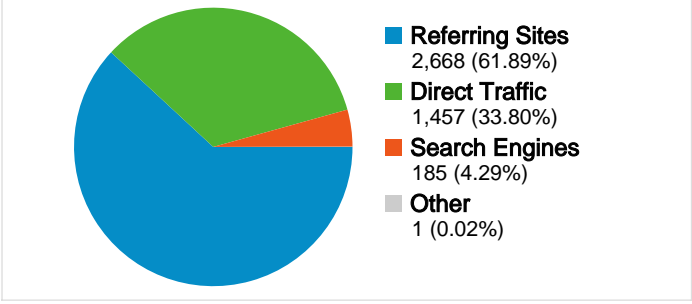

**Site Usage**

<b>4,311 Visits</b>	<b>42.82% Bounce Rate</b>
<b>23,443 Page Views</b>	<b>00:04:20 Avg. Time on Site</b>
<b>5.44 Pages/Visit</b>	<b>31.25% % New Visits</b>

**Visitors Overview**

**Map Overlay world**

**Traffic Sources Overview**

**Content Overview**

Pages	Page Views	% Page Views
/	4,277	18.24%
/photos.htm	1,357	5.79%
/who.htm	1,298	5.54%
/index.htm	1,245	5.31%
/report.htm	1,231	5.25%

**1,838 people visited this site**

## All traffic sources sent a total of 4,311 visits

-  **33.80%** Direct Traffic
-  **61.89%** Referring Sites
-  **4.29%** Search Engines

### 4,311 visits came from 55 countries/territories

Site Usage

Country/Territory	Visits	Pages/Visit	Avg. Time on Site	% New Visits	Bounce Rate
Germany	755	5.01	00:04:39	23.05%	46.89%
Italy	741	6.49	00:04:26	55.60%	37.25%
Denmark	507	4.68	00:02:57	13.02%	51.48%
Belgium	449	4.38	00:02:42	27.84%	57.24%
Norway	244	5.27	00:04:14	15.16%	32.79%
France	217	3.86	00:02:37	23.50%	54.38%
United Kingdom	169	5.66	00:04:21	36.09%	32.54%
Brazil	125	5.29	00:07:26	36.80%	28.80%
Spain	122	5.70	00:03:43	52.46%	40.16%
Greece	120	4.93	00:03:14	12.50%	45.83%