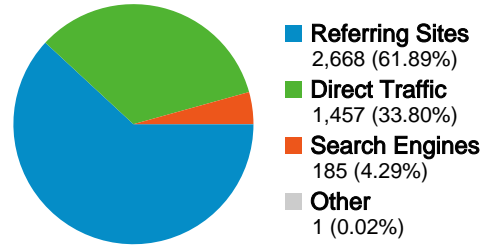

**Traffic Sources Overview**

**Content Overview**

Pages	Page Views	% Page Views
/	4,277	18.24%
/photos.htm	1,357	5.79%
/who.htm	1,298	5.54%
/index.htm	1,245	5.31%
/report.htm	1,231	5.25%

**1,838 people visited this site**

 **4,311 Visits**

 **1,838 Absolute Unique Visitors**

 **23,443 Page Views**

 **5.44 Average Page Views**

 **00:04:20 Time on Site**

 **42.82% Bounce Rate**

 **29.32% New Visits**

## All traffic sources sent a total of 4,311 visits

-  **33.80%** Direct Traffic
-  **61.89%** Referring Sites
-  **4.29%** Search Engines

### 4,311 visits came from 55 countries/territories

Site Usage

Country/Territory	Visits	Pages/Visit	Avg. Time on Site	% New Visits	Bounce Rate
Germany	755	5.01	00:04:39	23.05%	46.89%
Italy	741	6.49	00:04:26	55.60%	37.25%
Denmark	507	4.68	00:02:57	13.02%	51.48%
Belgium	449	4.38	00:02:42	27.84%	57.24%
Norway	244	5.27	00:04:14	15.16%	32.79%
France	217	3.86	00:02:37	23.50%	54.38%
United Kingdom	169	5.66	00:04:21	36.09%	32.54%
Brazil	125	5.29	00:07:26	36.80%	28.80%
Spain	122	5.70	00:03:43	52.46%	40.16%
Greece	120	4.93	00:03:14	12.50%	45.83%