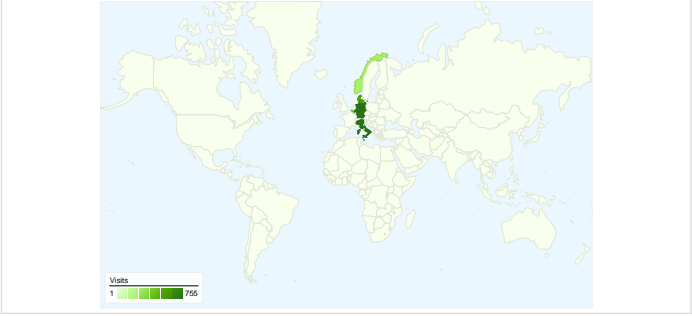

**Site Usage**

<b>4,311 Visits</b>	<b>42.82% Bounce Rate</b>
<b>23,443 Page Views</b>	<b>00:04:20 Avg. Time on Site</b>
<b>5.44 Pages/Visit</b>	<b>31.25% % New Visits</b>

**Visitors Overview**

**Map Overlay world**

**Traffic Sources Overview**

**Content Overview**

Pages	Page Views	% Page Views
/	4,277	18.24%
/photos.htm	1,357	5.79%
/who.htm	1,298	5.54%
/index.htm	1,245	5.31%
/report.htm	1,231	5.25%

**1,838 people visited this site**

## All traffic sources sent a total of 4,311 visits

-  **33.80%** Direct Traffic
-  **61.89%** Referring Sites
-  **4.29%** Search Engines

### 4,311 visits came from 55 countries/territories

Site Usage

Country/Territory	Visits	Pages/Visit	Avg. Time on Site	% New Visits	Bounce Rate
Germany	755	5.01	00:04:39	23.05%	46.89%
Italy	741	6.49	00:04:26	55.60%	37.25%
Denmark	507	4.68	00:02:57	13.02%	51.48%
Belgium	449	4.38	00:02:42	27.84%	57.24%
Norway	244	5.27	00:04:14	15.16%	32.79%
France	217	3.86	00:02:37	23.50%	54.38%
United Kingdom	169	5.66	00:04:21	36.09%	32.54%
Brazil	125	5.29	00:07:26	36.80%	28.80%
Spain	122	5.70	00:03:43	52.46%	40.16%
Greece	120	4.93	00:03:14	12.50%	45.83%