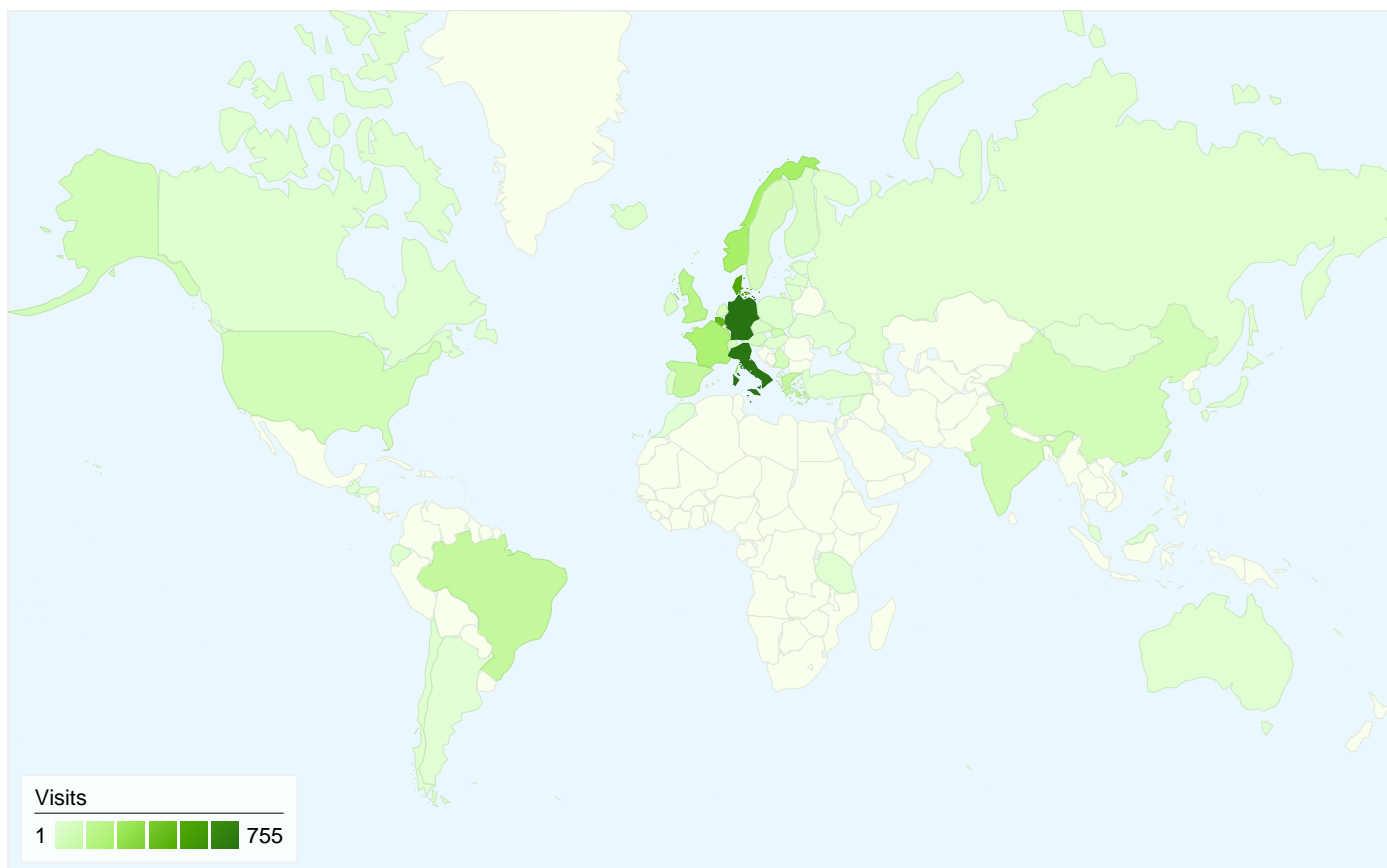

## All traffic sources sent a total of 4,311 visits

-  **33.80%** Direct Traffic
-  **61.89%** Referring Sites
-  **4.29%** Search Engines

### 4,311 visits came from 55 countries/territories

Site Usage

Country/Territory	Visits	Pages/Visit	Avg. Time on Site	% New Visits	Bounce Rate
Germany	755	5.01	00:04:39	23.05%	46.89%
Italy	741	6.49	00:04:26	55.60%	37.25%
Denmark	507	4.68	00:02:57	13.02%	51.48%
Belgium	449	4.38	00:02:42	27.84%	57.24%
Norway	244	5.27	00:04:14	15.16%	32.79%
France	217	3.86	00:02:37	23.50%	54.38%
United Kingdom	169	5.66	00:04:21	36.09%	32.54%
Brazil	125	5.29	00:07:26	36.80%	28.80%
Spain	122	5.70	00:03:43	52.46%	40.16%
Greece	120	4.93	00:03:14	12.50%	45.83%