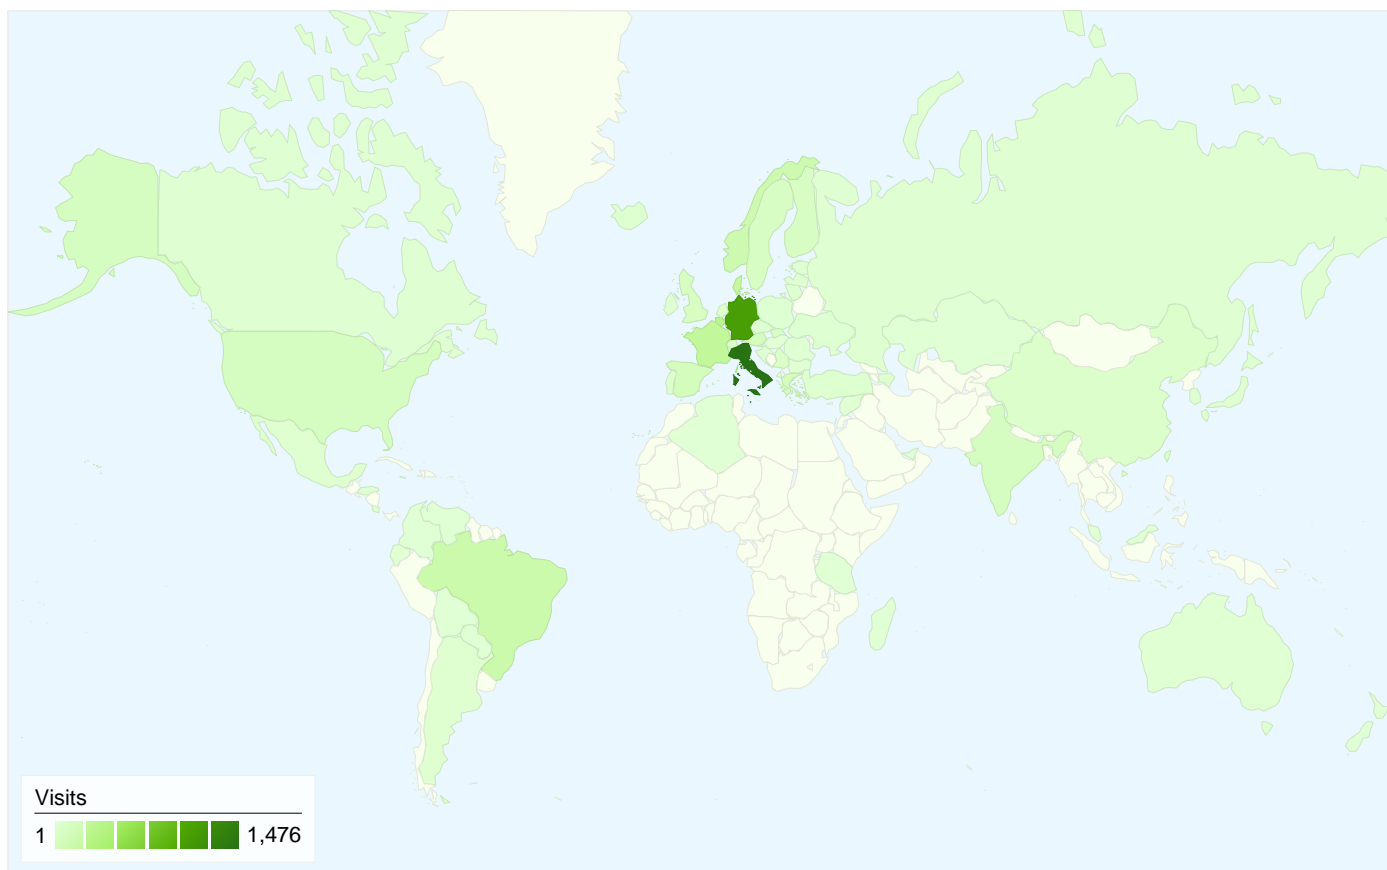

## 2,523 people visited this site

 **5,065** Visits

 **2,523** Absolute Unique Visitors

 **26,039** Page Views

 **5.14** Average Page Views

 **00:04:24** Time on Site

 **41.62%** Bounce Rate

 **37.75%** New Visits

All traffic sources sent a total of 5,065 visits

 26.57% Direct Traffic

 69.52% Referring Sites

 3.91% Search Engines

### 5,065 visits came from 65 countries/territories

Site Usage

Country/Territory	Visits	Pages/Visit	Avg. Time on Site	% New Visits	Bounce Rate
Italy	1,476	5.45	00:04:09	59.69%	43.90%
Germany	1,089	4.60	00:03:34	24.89%	46.28%
Belgium	321	3.47	00:02:18	15.26%	48.60%
France	247	5.90	00:04:26	24.29%	46.56%
Denmark	232	3.54	00:02:09	19.40%	50.86%
Brazil	173	6.23	00:07:47	42.20%	20.23%
Norway	161	5.02	00:04:28	25.47%	42.24%
Spain	104	4.86	00:06:25	36.54%	44.23%
Austria	102	3.61	00:02:20	29.41%	36.27%
Greece	97	6.12	00:06:21	13.40%	25.77%