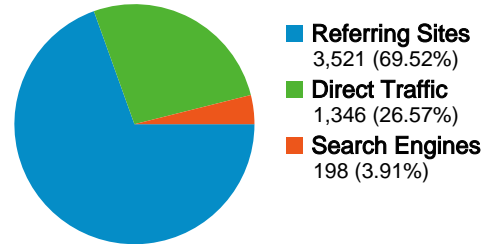

## 2,523 people visited this site

 **5,065** Visits

 **2,523** Absolute Unique Visitors

 **26,039** Page Views

 **5.14** Average Page Views

 **00:04:24** Time on Site

 **41.62%** Bounce Rate

 **37.75%** New Visits

## Technical Profile

Browser	Visits	% visits	Connection Speed	Visits	% visits
Internet Explorer	3,583	70.74%	DSL	2,149	42.43%
Firefox	1,165	23.00%	Unknown	1,584	31.27%
Safari	249	4.92%	Dialup	587	11.59%
Opera	62	1.22%	Cable	450	8.88%
Netscape	2	0.04%	T1	287	5.67%

All traffic sources sent a total of 5,065 visits

 26.57% Direct Traffic

 69.52% Referring Sites

 3.91% Search Engines

### 5,065 visits came from 65 countries/territories

Site Usage

Country/Territory	Visits	Pages/Visit	Avg. Time on Site	% New Visits	Bounce Rate
Italy	1,476	5.45	00:04:09	59.69%	43.90%
Germany	1,089	4.60	00:03:34	24.89%	46.28%
Belgium	321	3.47	00:02:18	15.26%	48.60%
France	247	5.90	00:04:26	24.29%	46.56%
Denmark	232	3.54	00:02:09	19.40%	50.86%
Brazil	173	6.23	00:07:47	42.20%	20.23%
Norway	161	5.02	00:04:28	25.47%	42.24%
Spain	104	4.86	00:06:25	36.54%	44.23%
Austria	102	3.61	00:02:20	29.41%	36.27%
Greece	97	6.12	00:06:21	13.40%	25.77%