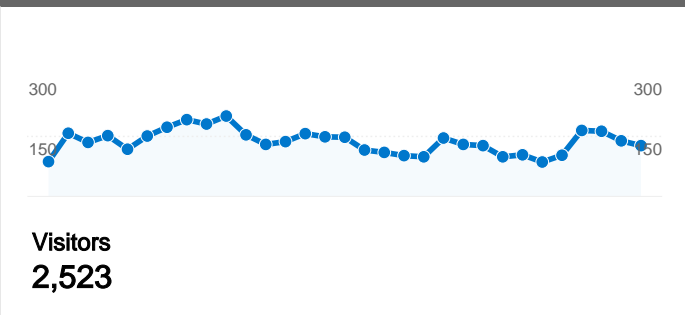

**Site Usage**

**5,065** Visits

**41.62%** Bounce Rate

**26,039** Page Views

**00:04:24** Avg. Time on Site

**5.14** Pages/Visit

**37.67%** % New Visits

**Visitors Overview**

## 2,523 people visited this site

 **5,065** Visits

 **2,523** Absolute Unique Visitors

 **26,039** Page Views

 **5.14** Average Page Views

 **00:04:24** Time on Site

 **41.62%** Bounce Rate

 **37.75%** New Visits

All traffic sources sent a total of 5,065 visits

 26.57% Direct Traffic

 69.52% Referring Sites

 3.91% Search Engines

1 - 10 of 65

Pages on this site were viewed a total of 26,039 times

 **26,039** Page Views

 **19,176** Unique Views

 **41.62%** Bounce Rate