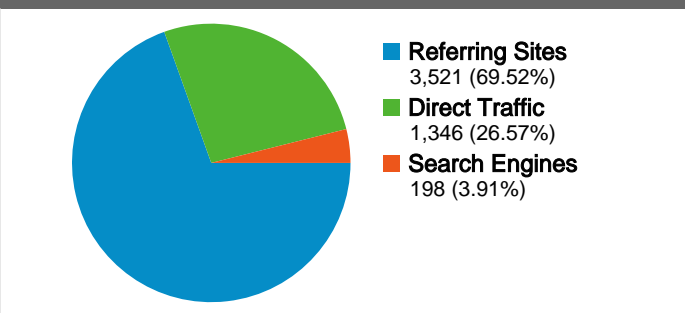

Traffic Sources Overview

Content Overview

Pages	Page Views	% Page Views
/	4,603	17.68%
/report.htm	1,867	7.17%
/photos.htm	1,848	7.10%
/whatis_it.htm	1,337	5.13%
/who.htm	1,268	4.87%