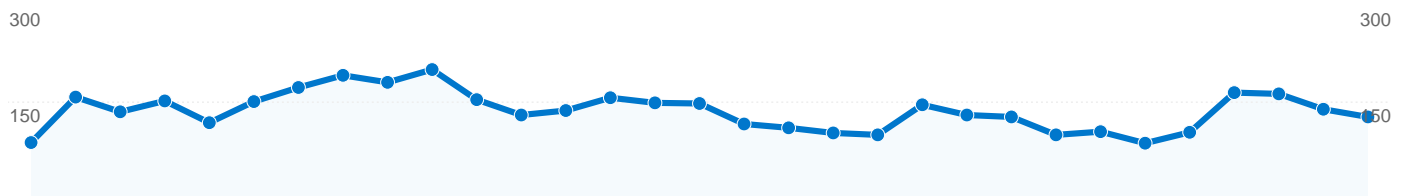

**Site Usage**

**5,065** Visits

**41.62%** Bounce Rate

**26,039** Page Views

**00:04:24** Avg. Time on Site

**5.14** Pages/Visit

**37.67%** % New Visits

**Visitors Overview**

**Map Overlay world**

**Traffic Sources Overview**

**Content Overview**

Pages	Page Views	% Page Views
/	4,603	17.68%
/report.htm	1,867	7.17%
/photos.htm	1,848	7.10%
/whatis_it.htm	1,337	5.13%
/who.htm	1,268	4.87%

## 2,523 people visited this site

 **5,065** Visits

 **2,523** Absolute Unique Visitors

 **26,039** Page Views

 **5.14** Average Page Views

 **00:04:24** Time on Site

 **41.62%** Bounce Rate

 **37.75%** New Visits

All traffic sources sent a total of 5,065 visits

 26.57% Direct Traffic

 69.52% Referring Sites

 3.91% Search Engines