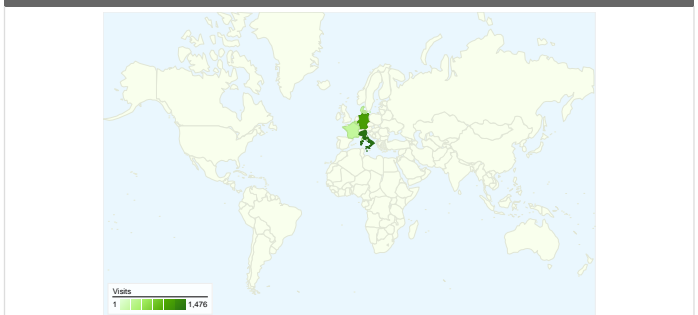

**Site Usage**

**5,065** Visits

**41.62%** Bounce Rate

**26,039** Page Views

**00:04:24** Avg. Time on Site

**5.14** Pages/Visit

**37.67%** % New Visits

**Visitors Overview**

**Map Overlay world**

**Traffic Sources Overview**

**Content Overview**

Pages	Page Views	% Page Views
/	4,603	17.68%
/report.htm	1,867	7.17%
/photos.htm	1,848	7.10%
/whatis_it.htm	1,337	5.13%
/who.htm	1,268	4.87%

All traffic sources sent a total of 5,065 visits

 26.57% Direct Traffic

 69.52% Referring Sites

 3.91% Search Engines

### 5,065 visits came from 65 countries/territories

Site Usage

Country/Territory	Visits	Pages/Visit	Avg. Time on Site	% New Visits	Bounce Rate
Italy	1,476	5.45	00:04:09	59.69%	43.90%
Germany	1,089	4.60	00:03:34	24.89%	46.28%
Belgium	321	3.47	00:02:18	15.26%	48.60%
France	247	5.90	00:04:26	24.29%	46.56%
Denmark	232	3.54	00:02:09	19.40%	50.86%
Brazil	173	6.23	00:07:47	42.20%	20.23%
Norway	161	5.02	00:04:28	25.47%	42.24%
Spain	104	4.86	00:06:25	36.54%	44.23%
Austria	102	3.61	00:02:20	29.41%	36.27%
Greece	97	6.12	00:06:21	13.40%	25.77%