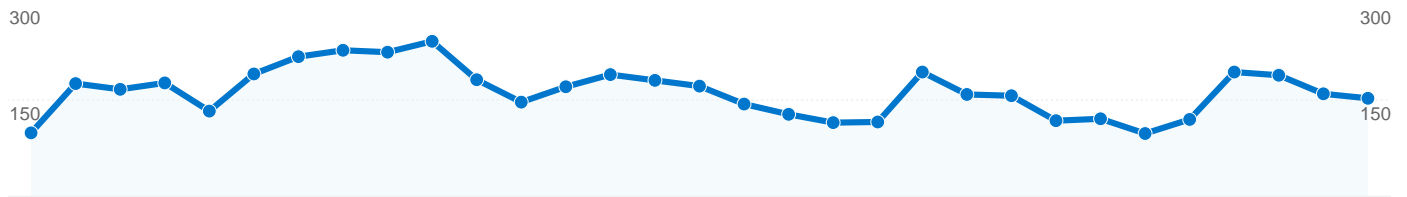

**Site Usage**

**5,065** Visits

**41.62%** Bounce Rate

**26,039** Page Views

**00:04:24** Avg. Time on Site

**5.14** Pages/Visit

**37.67%** % New Visits

**Visitors Overview**

## 2,523 people visited this site

 **5,065** Visits

 **2,523** Absolute Unique Visitors

 **26,039** Page Views

 **5.14** Average Page Views

 **00:04:24** Time on Site

 **41.62%** Bounce Rate

 **37.75%** New Visits

All traffic sources sent a total of 5,065 visits

 26.57% Direct Traffic

 69.52% Referring Sites

 3.91% Search Engines

### 5,065 visits came from 65 countries/territories

Site Usage

Country/Territory	Visits	Pages/Visit	Avg. Time on Site	% New Visits	Bounce Rate
Italy	1,476	5.45	00:04:09	59.69%	43.90%
Germany	1,089	4.60	00:03:34	24.89%	46.28%
Belgium	321	3.47	00:02:18	15.26%	48.60%
France	247	5.90	00:04:26	24.29%	46.56%
Denmark	232	3.54	00:02:09	19.40%	50.86%
Brazil	173	6.23	00:07:47	42.20%	20.23%
Norway	161	5.02	00:04:28	25.47%	42.24%
Spain	104	4.86	00:06:25	36.54%	44.23%
Austria	102	3.61	00:02:20	29.41%	36.27%
Greece	97	6.12	00:06:21	13.40%	25.77%