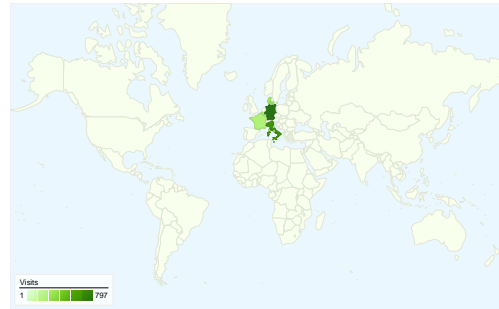

Site Usage

3,606 Visits

21,008 Page Views

5.83 Pages/Visit

37.44% Bounce Rate

00:05:00 Avg. Time on Site

36.05% % New Visits

Visitors Overview

Visitors
1,766

Map Overlay world

Traffic Sources Overview

- **Referring Sites**
2,330 (64.61%)
- **Direct Traffic**
1,112 (30.84%)
- **Search Engines**
164 (4.55%)

Content Overview

Pages	Page Views	% Page Views
/	3,853	18.34%
/index.htm	1,269	6.04%
/photos.htm	1,263	6.01%
/report.htm	1,193	5.68%
/who.htm	1,061	5.05%

All traffic sources sent a total of 3,606 visits

-  30.84% Direct Traffic
-  64.61% Referring Sites
-  4.55% Search Engines

Top Traffic Sources

Sources	Visits	% visits	Keywords	Visits	% visits
(direct) ((none))	1,112	30.84%	frontrunners 3	42	25.61%
frontrunners.dk (referral)	559	15.50%	fr3.frontrunners.dk	31	18.90%
superman-sordo.it (referral)	347	9.62%	frontrunners	22	13.41%
gl-cafe.de (referral)	182	5.05%	www.fr3.frontrunners.dk	10	6.10%
ens.it (referral)	145	4.02%	frontrunn3rs	7	4.27%

3,606 visits came from 65 countries/territories

Site Usage

Country/Territory	Visits	Pages/Visit	Avg. Time on Site	% New Visits	Bounce Rate
Germany	797	5.95	00:04:10	30.49%	39.65%
Italy	642	6.18	00:04:48	56.39%	43.77%
Denmark	271	5.11	00:03:22	18.45%	42.07%
Belgium	240	3.75	00:02:44	18.75%	47.92%
France	220	5.11	00:04:06	28.64%	34.55%
Norway	148	4.73	00:03:36	18.92%	43.24%
United Kingdom	140	8.05	00:06:20	57.86%	22.86%
Brazil	124	7.06	00:12:00	38.71%	20.16%
Greece	115	4.86	00:04:20	10.43%	40.00%
China	78	4.00	00:05:17	67.95%	37.18%