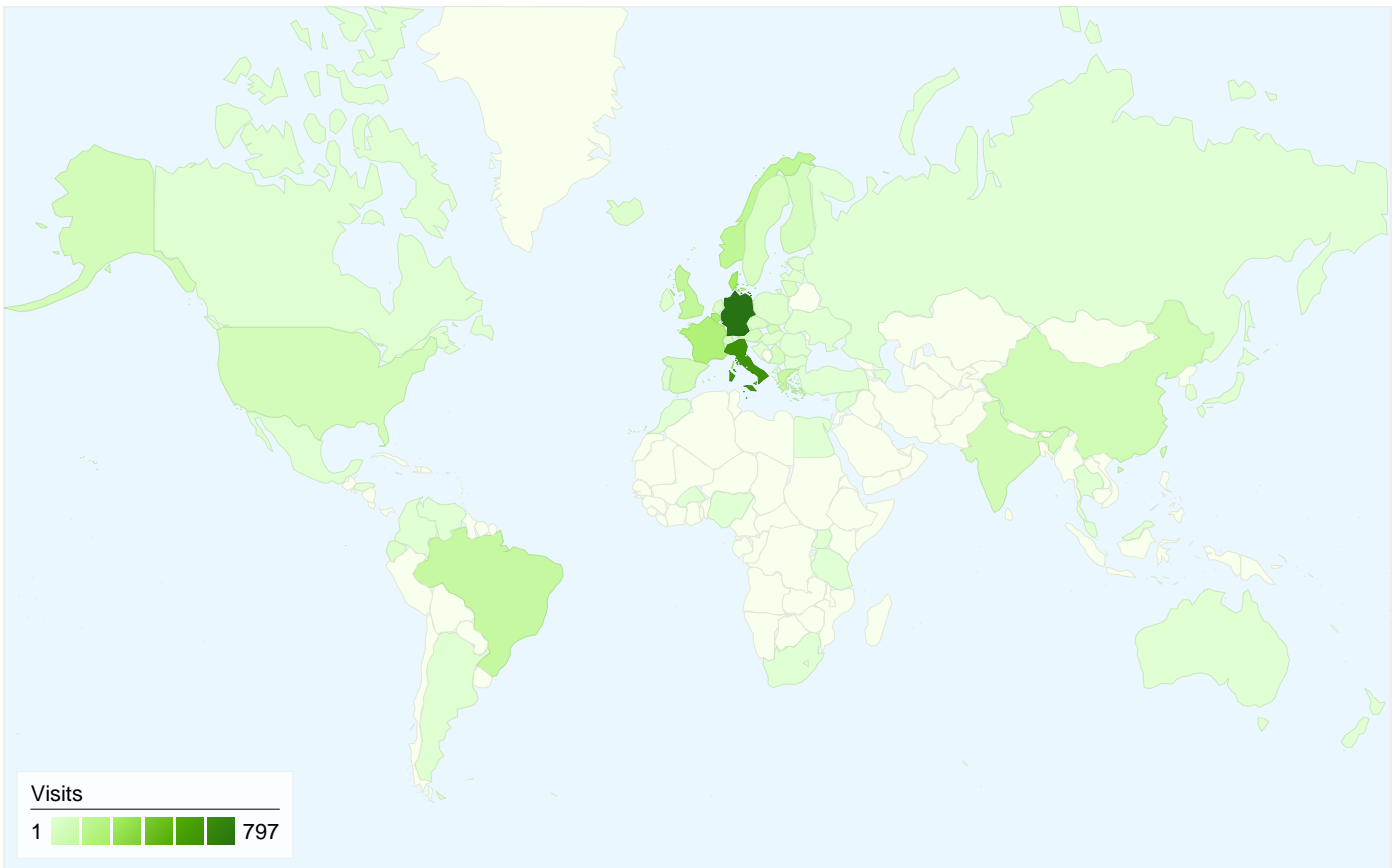

Site Usage

3,606 Visits

21,008 Page Views

5.83 Pages/Visit

37.44% Bounce Rate

00:05:00 Avg. Time on Site

36.05% % New Visits

Visitors Overview **Map Overlay world**

1,766 people visited this site

 **3,606** Visits

 **1,766** Absolute Unique Visitors

 **21,008** Page Views

 **5.83** Average Page Views

 **00:05:00** Time on Site

 **37.44%** Bounce Rate

 **36.16%** New Visits

3,606 visits came from 65 countries/territories

Site Usage

| | | | | |
|--|--|--|---|--|
| Visits 3,606 % of Site Total: 100.00% | Pages/Visit 5.83 Site Avg: 5.83 (0.00%) | Avg. Time on Site 00:05:00 Site Avg: 00:05:00 (0.00%) | % New Visits 36.16% Site Avg: 36.05% (0.31%) | Bounce Rate 37.44% Site Avg: 37.44% (0.00%) |
|--|--|--|---|--|