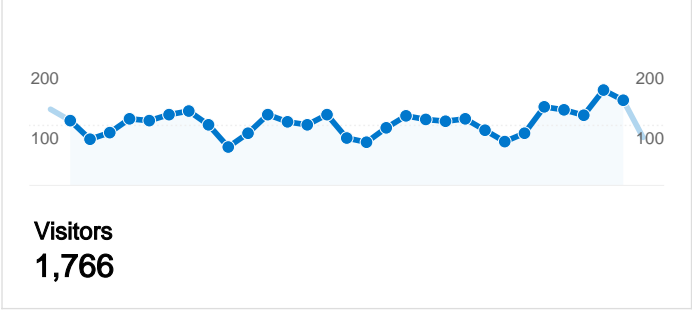

Site Usage

3,606 Visits

21,008 Page Views

5.83 Pages/Visit

37.44% Bounce Rate

00:05:00 Avg. Time on Site

36.05% % New Visits

Visitors Overview **Map Overlay world**

1,766 people visited this site

 **3,606** Visits

 **1,766** Absolute Unique Visitors

 **21,008** Page Views

 **5.83** Average Page Views

 **00:05:00** Time on Site

 **37.44%** Bounce Rate

 **36.16%** New Visits

3,606 visits came from 65 countries/territories

Site Usage

| | | | | |
|--|--|--|---|--|
| Visits 3,606 % of Site Total: 100.00% | Pages/Visit 5.83 Site Avg: 5.83 (0.00%) | Avg. Time on Site 00:05:00 Site Avg: 00:05:00 (0.00%) | % New Visits 36.16% Site Avg: 36.05% (0.31%) | Bounce Rate 37.44% Site Avg: 37.44% (0.00%) |
|--|--|--|---|--|

1 - 10 of 65

Pages on this site were viewed a total of 21,008 times

 **21,008** Page Views

 **15,386** Unique Views

 **37.44%** Bounce Rate

Top Content

| Pages | Page Views | % Page Views |
|-------------|------------|--------------|
| / | 3,853 | 18.34% |
| /index.htm | 1,269 | 6.04% |
| /photos.htm | 1,263 | 6.01% |
| /report.htm | 1,193 | 5.68% |
| /who.htm | 1,061 | 5.05% |