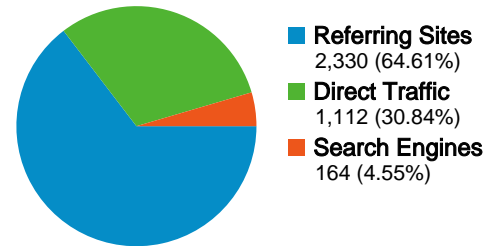

Top Traffic Sources

Sources	Visits	% visits	Keywords	Visits	% visits
(direct) ((none))	1,112	30.84%	frontrunners 3	42	25.61%
frontrunners.dk (referral)	559	15.50%	fr3.frontrunners.dk	31	18.90%
superman-sordo.it (referral)	347	9.62%	frontrunners	22	13.41%
gl-cafe.de (referral)	182	5.05%	www.fr3.frontrunners.dk	10	6.10%
ens.it (referral)	145	4.02%	frontrunn3rs	7	4.27%