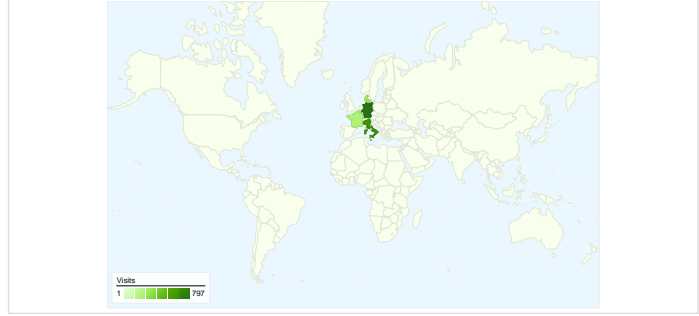

Site Usage

3,606 Visits

21,008 Page Views

5.83 Pages/Visit

37.44% Bounce Rate

00:05:00 Avg. Time on Site

36.05% % New Visits

Visitors Overview **Map Overlay world**

1,766 people visited this site

 **3,606** Visits

 **1,766** Absolute Unique Visitors

 **21,008** Page Views

 **5.83** Average Page Views

 **00:05:00** Time on Site

 **37.44%** Bounce Rate

 **36.16%** New Visits

3,606 visits came from 65 countries/territories

Site Usage

| | | | | |
|--|--|--|---|--|
| Visits 3,606 % of Site Total: 100.00% | Pages/Visit 5.83 Site Avg: 5.83 (0.00%) | Avg. Time on Site 00:05:00 Site Avg: 00:05:00 (0.00%) | % New Visits 36.16% Site Avg: 36.05% (0.31%) | Bounce Rate 37.44% Site Avg: 37.44% (0.00%) |
|--|--|--|---|--|

| Country/Territory | Visits | Pages/Visit | Avg. Time on Site | % New Visits | Bounce Rate |
|-------------------|--------|-------------|-------------------|--------------|-------------|
| Germany | 797 | 5.95 | 00:04:10 | 30.49% | 39.65% |
| Italy | 642 | 6.18 | 00:04:48 | 56.39% | 43.77% |
| Denmark | 271 | 5.11 | 00:03:22 | 18.45% | 42.07% |
| Belgium | 240 | 3.75 | 00:02:44 | 18.75% | 47.92% |
| France | 220 | 5.11 | 00:04:06 | 28.64% | 34.55% |
| Norway | 148 | 4.73 | 00:03:36 | 18.92% | 43.24% |
| United Kingdom | 140 | 8.05 | 00:06:20 | 57.86% | 22.86% |
| Brazil | 124 | 7.06 | 00:12:00 | 38.71% | 20.16% |
| Greece | 115 | 4.86 | 00:04:20 | 10.43% | 40.00% |
| China | 78 | 4.00 | 00:05:17 | 67.95% | 37.18% |