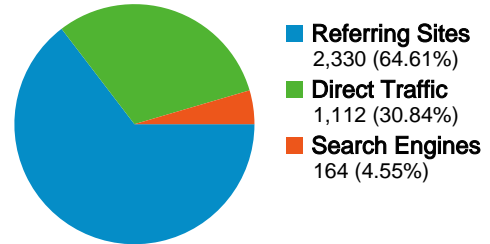

Top Traffic Sources

Sources	Visits	% visits	Keywords	Visits	% visits
(direct) ((none))	1,112	30.84%	frontrunners 3	42	25.61%
frontrunners.dk (referral)	559	15.50%	fr3.frontrunners.dk	31	18.90%
superman-sordo.it (referral)	347	9.62%	frontrunners	22	13.41%
gl-cafe.de (referral)	182	5.05%	www.fr3.frontrunners.dk	10	6.10%
ens.it (referral)	145	4.02%	frontrunn3rs	7	4.27%