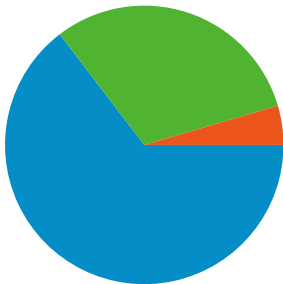

Traffic Sources Overview

- **Referring Sites**
  2,330 (64.61%)
- **Direct Traffic**
  1,112 (30.84%)
- **Search Engines**
  164 (4.55%)

Content Overview

Pages	Page Views	% Page Views
/	3,853	18.34%
/index.htm	1,269	6.04%
/photos.htm	1,263	6.01%
/report.htm	1,193	5.68%
/who.htm	1,061	5.05%