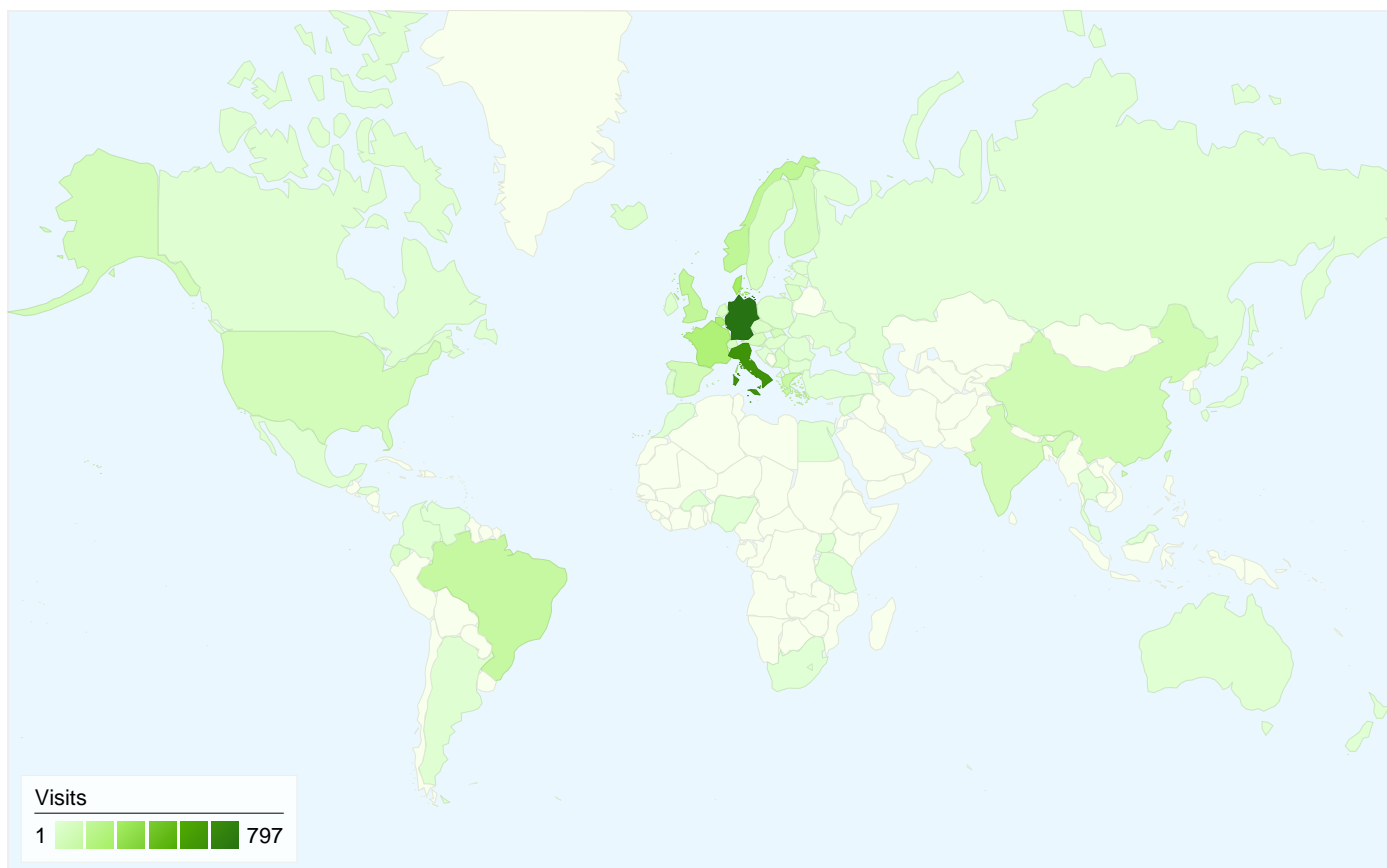

Visitors
1,766

Map Overlay world

Traffic Sources Overview

- **Referring Sites**
2,330 (64.61%)
- **Direct Traffic**
1,112 (30.84%)
- **Search Engines**
164 (4.55%)

Content Overview

Pages	Page Views	% Page Views
/	3,853	18.34%
/index.htm	1,269	6.04%
/photos.htm	1,263	6.01%
/report.htm	1,193	5.68%
/who.htm	1,061	5.05%

1,766 people visited this site

 **3,606** Visits

 **1,766** Absolute Unique Visitors

 **21,008** Page Views

 **5.83** Average Page Views

 **00:05:00** Time on Site

 **37.44%** Bounce Rate

 **36.16%** New Visits

All traffic sources sent a total of 3,606 visits

-  30.84% Direct Traffic
-  64.61% Referring Sites
-  4.55% Search Engines

Top Traffic Sources

Sources	Visits	% visits	Keywords	Visits	% visits
(direct) ((none))	1,112	30.84%	frontrunners 3	42	25.61%
frontrunners.dk (referral)	559	15.50%	fr3.frontrunners.dk	31	18.90%
superman-sordo.it (referral)	347	9.62%	frontrunners	22	13.41%
gl-cafe.de (referral)	182	5.05%	www.fr3.frontrunners.dk	10	6.10%
ens.it (referral)	145	4.02%	frontrunn3rs	7	4.27%

3,606 visits came from 65 countries/territories

Site Usage

Country/Territory	Visits	Pages/Visit	Avg. Time on Site	% New Visits	Bounce Rate
Germany	797	5.95	00:04:10	30.49%	39.65%
Italy	642	6.18	00:04:48	56.39%	43.77%
Denmark	271	5.11	00:03:22	18.45%	42.07%
Belgium	240	3.75	00:02:44	18.75%	47.92%
France	220	5.11	00:04:06	28.64%	34.55%
Norway	148	4.73	00:03:36	18.92%	43.24%
United Kingdom	140	8.05	00:06:20	57.86%	22.86%
Brazil	124	7.06	00:12:00	38.71%	20.16%
Greece	115	4.86	00:04:20	10.43%	40.00%
China	78	4.00	00:05:17	67.95%	37.18%