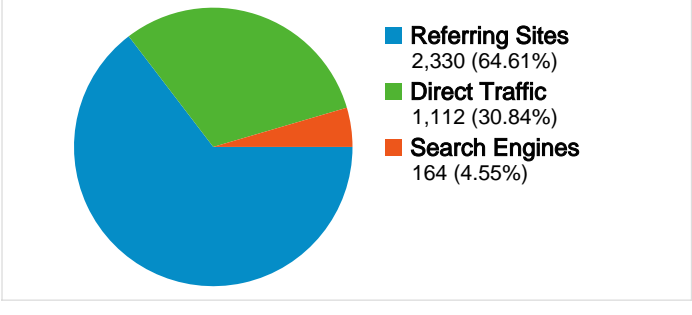

Traffic Sources Overview **Content Overview**

Pages	Page Views	% Page Views
/	3,853	18.34%
/index.htm	1,269	6.04%
/photos.htm	1,263	6.01%
/report.htm	1,193	5.68%
/who.htm	1,061	5.05%