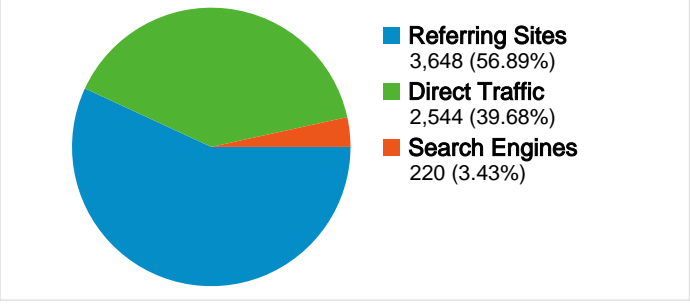

Traffic Sources Overview

Content Overview

Pages	Page Views	% Page Views
/	7,671	21.10%
/report.htm	2,637	7.25%
/index.htm	2,529	6.96%
/photos.htm	2,077	5.71%
/who.htm	1,411	3.88%