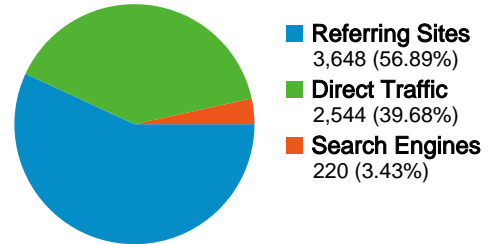

**Traffic Sources Overview**

**Content Overview**

Pages	Page Views	% Page Views
/	7,671	21.10%
/report.htm	2,637	7.25%
/index.htm	2,529	6.96%
/photos.htm	2,077	5.71%
/who.htm	1,411	3.88%

## 2,569 people visited this site

 **6,412** Visits

 **2,569** Absolute Unique Visitors

 **36,357** Page Views

 **5.67** Average Page Views

 **00:05:44** Time on Site

 **36.53%** Bounce Rate

 **29.83%** New Visits

## All traffic sources sent a total of 6,412 visits

-  **39.68%** Direct Traffic
-  **56.89%** Referring Sites
-  **3.43%** Search Engines

### 6,412 visits came from 69 countries/territories

Site Usage

Country/Territory	Visits	Pages/Visit	Avg. Time on Site	% New Visits	Bounce Rate
Germany	1,414	5.74	00:04:17	32.11%	42.93%
Denmark	629	4.52	00:04:11	7.79%	39.90%
Italy	557	7.20	00:06:60	37.34%	28.90%
Belgium	537	4.47	00:04:03	11.92%	44.13%
France	431	4.95	00:04:54	27.61%	43.39%
Brazil	422	5.14	00:08:34	37.68%	28.91%
China	386	3.15	00:03:25	77.98%	47.41%
Norway	221	5.79	00:04:57	17.19%	34.84%
United Kingdom	213	7.80	00:06:20	35.21%	21.60%
India	205	6.16	00:10:40	35.61%	20.49%