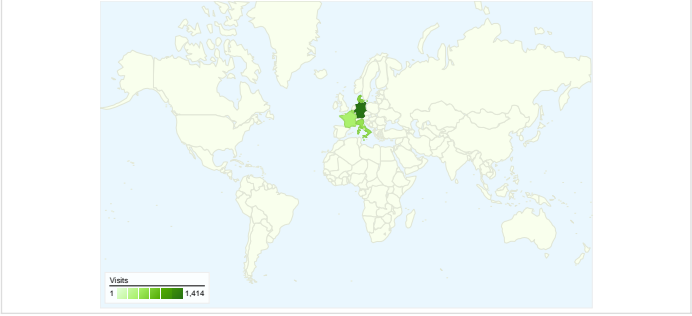

**Site Usage**

<b>6,412</b> Visits	<b>36.53%</b> Bounce Rate
<b>36,357</b> Page Views	<b>00:05:44</b> Avg. Time on Site
<b>5.67</b> Pages/Visit	<b>29.65%</b> % New Visits

**Visitors Overview**

**Map Overlay world**

**Traffic Sources Overview**

**Content Overview**

Pages	Page Views	% Page Views
/	7,671	21.10%
/report.htm	2,637	7.25%
/index.htm	2,529	6.96%
/photos.htm	2,077	5.71%
/who.htm	1,411	3.88%

## All traffic sources sent a total of 6,412 visits

-  **39.68%** Direct Traffic
-  **56.89%** Referring Sites
-  **3.43%** Search Engines

### 6,412 visits came from 69 countries/territories

Site Usage

Country/Territory	Visits	Pages/Visit	Avg. Time on Site	% New Visits	Bounce Rate
Germany	1,414	5.74	00:04:17	32.11%	42.93%
Denmark	629	4.52	00:04:11	7.79%	39.90%
Italy	557	7.20	00:06:60	37.34%	28.90%
Belgium	537	4.47	00:04:03	11.92%	44.13%
France	431	4.95	00:04:54	27.61%	43.39%
Brazil	422	5.14	00:08:34	37.68%	28.91%
China	386	3.15	00:03:25	77.98%	47.41%
Norway	221	5.79	00:04:57	17.19%	34.84%
United Kingdom	213	7.80	00:06:20	35.21%	21.60%
India	205	6.16	00:10:40	35.61%	20.49%