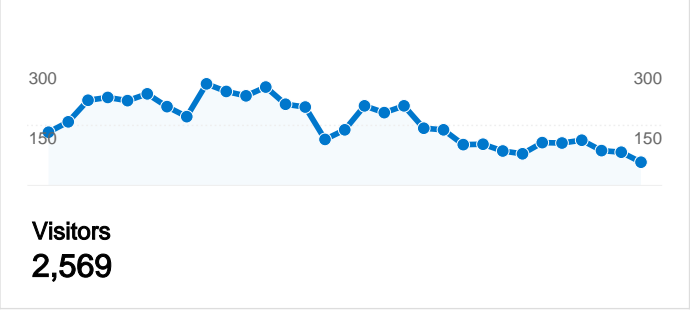

Site Usage

6,412 Visits	36.53% Bounce Rate
36,357 Page Views	00:05:44 Avg. Time on Site
5.67 Pages/Visit	29.65% % New Visits

Visitors Overview

Map Overlay world

Traffic Sources Overview

Content Overview

Pages	Page Views	% Page Views
/	7,671	21.10%
/report.htm	2,637	7.25%
/index.htm	2,529	6.96%
/photos.htm	2,077	5.71%
/who.htm	1,411	3.88%

2,569 people visited this site

 **6,412** Visits

 **2,569** Absolute Unique Visitors

 **36,357** Page Views

 **5.67** Average Page Views

 **00:05:44** Time on Site

 **36.53%** Bounce Rate

 **29.83%** New Visits

6,412 visits came from 69 countries/territories

Site Usage

Country/Territory	Visits	Pages/Visit	Avg. Time on Site	% New Visits	Bounce Rate
Germany	1,414	5.74	00:04:17	32.11%	42.93%
Denmark	629	4.52	00:04:11	7.79%	39.90%
Italy	557	7.20	00:06:60	37.34%	28.90%
Belgium	537	4.47	00:04:03	11.92%	44.13%
France	431	4.95	00:04:54	27.61%	43.39%
Brazil	422	5.14	00:08:34	37.68%	28.91%
China	386	3.15	00:03:25	77.98%	47.41%
Norway	221	5.79	00:04:57	17.19%	34.84%
United Kingdom	213	7.80	00:06:20	35.21%	21.60%
India	205	6.16	00:10:40	35.61%	20.49%

1 - 10 of 69

Pages on this site were viewed a total of 36,357 times

 **36,357** Page Views

 **26,616** Unique Views

 **36.53%** Bounce Rate

Top Content

Pages	Page Views	% Page Views
/	7,671	21.10%
/report.htm	2,637	7.25%
/index.htm	2,529	6.96%
/photos.htm	2,077	5.71%
/who.htm	1,411	3.88%