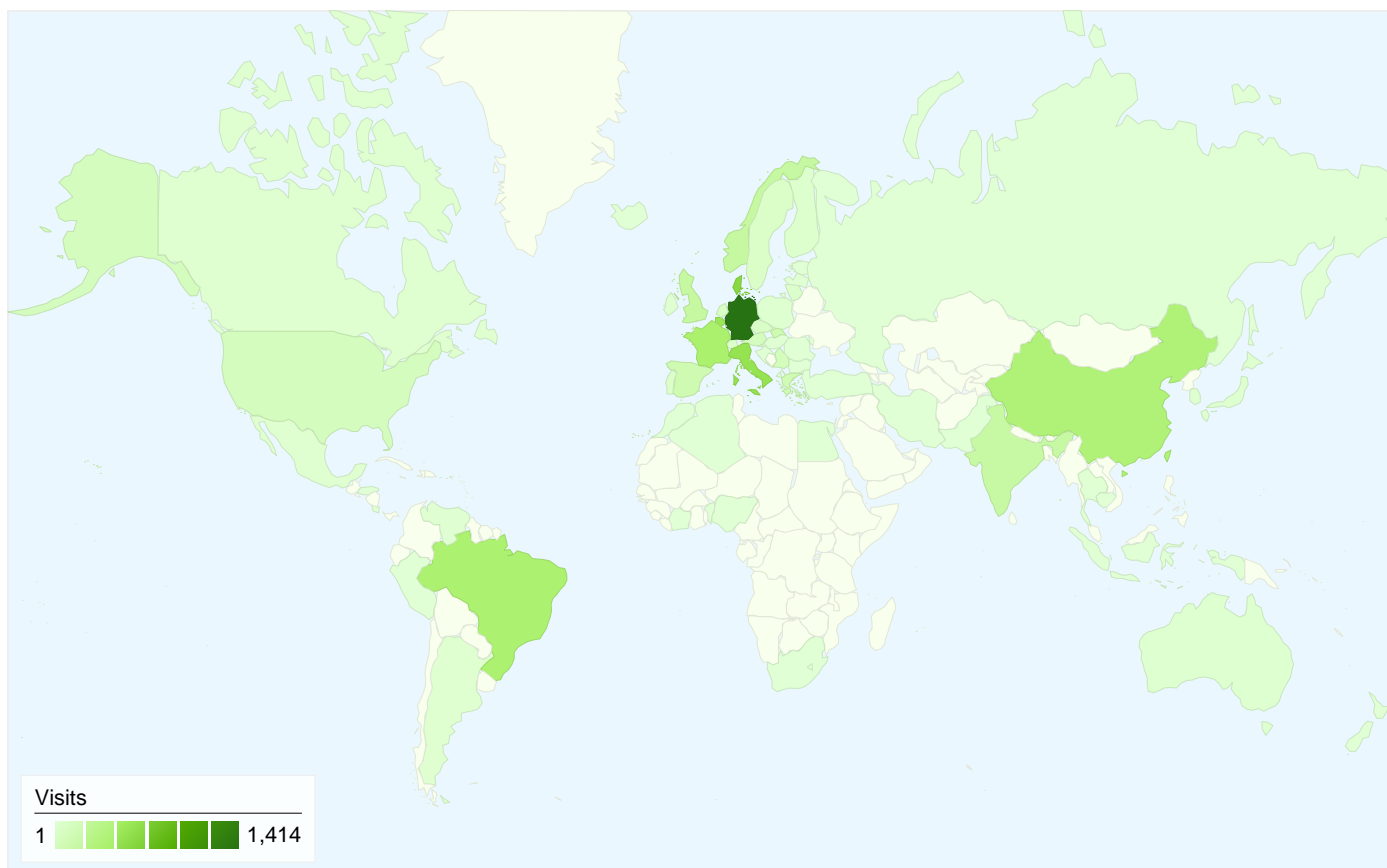

## 2,569 people visited this site

 **6,412** Visits

 **2,569** Absolute Unique Visitors

 **36,357** Page Views

 **5.67** Average Page Views

 **00:05:44** Time on Site

 **36.53%** Bounce Rate

 **29.83%** New Visits

## Technical Profile

Browser	Visits	% visits	Connection Speed	Visits	% visits
Internet Explorer	4,440	69.25%	DSL	2,625	40.94%
Firefox	1,643	25.62%	Unknown	2,148	33.50%
Safari	286	4.46%	Cable	689	10.75%
Opera	36	0.56%	Dialup	641	10.00%
Netscape	4	0.06%	T1	296	4.62%

## All traffic sources sent a total of 6,412 visits

-  **39.68%** Direct Traffic
-  **56.89%** Referring Sites
-  **3.43%** Search Engines

### 6,412 visits came from 69 countries/territories

Site Usage

Country/Territory	Visits	Pages/Visit	Avg. Time on Site	% New Visits	Bounce Rate
Germany	1,414	5.74	00:04:17	32.11%	42.93%
Denmark	629	4.52	00:04:11	7.79%	39.90%
Italy	557	7.20	00:06:60	37.34%	28.90%
Belgium	537	4.47	00:04:03	11.92%	44.13%
France	431	4.95	00:04:54	27.61%	43.39%
Brazil	422	5.14	00:08:34	37.68%	28.91%
China	386	3.15	00:03:25	77.98%	47.41%
Norway	221	5.79	00:04:57	17.19%	34.84%
United Kingdom	213	7.80	00:06:20	35.21%	21.60%
India	205	6.16	00:10:40	35.61%	20.49%