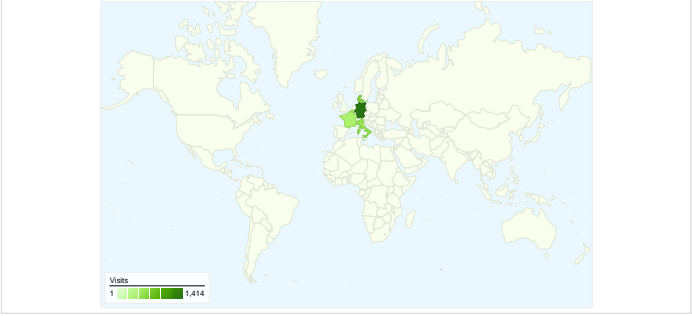

Site Usage

6,412 Visits	36.53% Bounce Rate
36,357 Page Views	00:05:44 Avg. Time on Site
5.67 Pages/Visit	29.65% % New Visits

Visitors Overview

Map Overlay world

Traffic Sources Overview

Content Overview

Pages	Page Views	% Page Views
/	7,671	21.10%
/report.htm	2,637	7.25%
/index.htm	2,529	6.96%
/photos.htm	2,077	5.71%
/who.htm	1,411	3.88%

2,569 people visited this site

 **6,412** Visits

 **2,569** Absolute Unique Visitors

 **36,357** Page Views

 **5.67** Average Page Views

 **00:05:44** Time on Site

 **36.53%** Bounce Rate

 **29.83%** New Visits

All traffic sources sent a total of 6,412 visits

Top Traffic Sources

Sources	Visits	% visits	Keywords	Visits	% visits
(direct) ((none))	2,544	39.68%	frontrunners 3	36	16.36%
frontrunners.dk (referral)	890	13.88%	frontrunn3rs	35	15.91%
gl-cafe.de (referral)	409	6.38%	fr3.frontrunners.dk	32	14.55%
ens.it (referral)	312	4.87%	www.fr3.frontrunners.dk	27	12.27%
gl-jugend.de (referral)	230	3.59%	frontrunners dk	9	4.09%

6,412 visits came from 69 countries/territories

Site Usage

Country/Territory	Visits	Pages/Visit	Avg. Time on Site	% New Visits	Bounce Rate
Germany	1,414	5.74	00:04:17	32.11%	42.93%
Denmark	629	4.52	00:04:11	7.79%	39.90%
Italy	557	7.20	00:06:60	37.34%	28.90%
Belgium	537	4.47	00:04:03	11.92%	44.13%
France	431	4.95	00:04:54	27.61%	43.39%
Brazil	422	5.14	00:08:34	37.68%	28.91%
China	386	3.15	00:03:25	77.98%	47.41%
Norway	221	5.79	00:04:57	17.19%	34.84%
United Kingdom	213	7.80	00:06:20	35.21%	21.60%
India	205	6.16	00:10:40	35.61%	20.49%