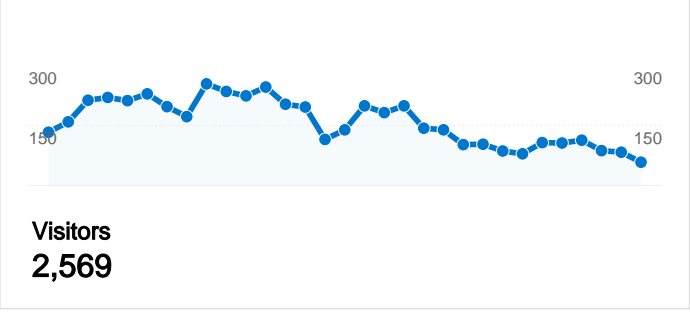

**Site Usage**

<b>6,412</b> Visits	<b>36.53%</b> Bounce Rate
<b>36,357</b> Page Views	<b>00:05:44</b> Avg. Time on Site
<b>5.67</b> Pages/Visit	<b>29.65%</b> % New Visits

**Visitors Overview**

**Map Overlay world**

## 2,569 people visited this site

 **6,412** Visits

 **2,569** Absolute Unique Visitors

 **36,357** Page Views

 **5.67** Average Page Views

 **00:05:44** Time on Site

 **36.53%** Bounce Rate

 **29.83%** New Visits

### 6,412 visits came from 69 countries/territories

Site Usage

Country/Territory	Visits	Pages/Visit	Avg. Time on Site	% New Visits	Bounce Rate
Germany	1,414	5.74	00:04:17	32.11%	42.93%
Denmark	629	4.52	00:04:11	7.79%	39.90%
Italy	557	7.20	00:06:60	37.34%	28.90%
Belgium	537	4.47	00:04:03	11.92%	44.13%
France	431	4.95	00:04:54	27.61%	43.39%
Brazil	422	5.14	00:08:34	37.68%	28.91%
China	386	3.15	00:03:25	77.98%	47.41%
Norway	221	5.79	00:04:57	17.19%	34.84%
United Kingdom	213	7.80	00:06:20	35.21%	21.60%
India	205	6.16	00:10:40	35.61%	20.49%

1 - 10 of 69

Pages on this site were viewed a total of 36,357 times

 **36,357** Page Views

 **26,616** Unique Views

 **36.53%** Bounce Rate