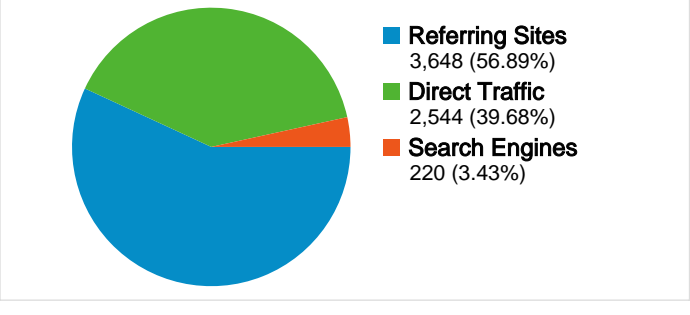

Site Usage

6,412 Visits	36.53% Bounce Rate
36,357 Page Views	00:05:44 Avg. Time on Site
5.67 Pages/Visit	29.65% % New Visits

Visitors Overview

Map Overlay world

Traffic Sources Overview

Content Overview

Pages	Page Views	% Page Views
/	7,671	21.10%
/report.htm	2,637	7.25%
/index.htm	2,529	6.96%
/photos.htm	2,077	5.71%
/who.htm	1,411	3.88%

2,569 people visited this site

 **6,412** Visits

 **2,569** Absolute Unique Visitors

 **36,357** Page Views

 **5.67** Average Page Views

 **00:05:44** Time on Site

 **36.53%** Bounce Rate

 **29.83%** New Visits

6,412 visits came from 69 countries/territories

Site Usage

Country/Territory	Visits	Pages/Visit	Avg. Time on Site	% New Visits	Bounce Rate
Germany	1,414	5.74	00:04:17	32.11%	42.93%
Denmark	629	4.52	00:04:11	7.79%	39.90%
Italy	557	7.20	00:06:60	37.34%	28.90%
Belgium	537	4.47	00:04:03	11.92%	44.13%
France	431	4.95	00:04:54	27.61%	43.39%
Brazil	422	5.14	00:08:34	37.68%	28.91%
China	386	3.15	00:03:25	77.98%	47.41%
Norway	221	5.79	00:04:57	17.19%	34.84%
United Kingdom	213	7.80	00:06:20	35.21%	21.60%
India	205	6.16	00:10:40	35.61%	20.49%

1 - 10 of 69

Pages on this site were viewed a total of 36,357 times

 **36,357** Page Views

 **26,616** Unique Views

 **36.53%** Bounce Rate

Top Content

Pages	Page Views	% Page Views
/	7,671	21.10%
/report.htm	2,637	7.25%
/index.htm	2,529	6.96%
/photos.htm	2,077	5.71%
/who.htm	1,411	3.88%