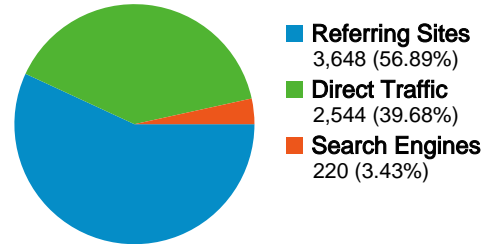

Site Usage

6,412 Visits	36.53% Bounce Rate
36,357 Page Views	00:05:44 Avg. Time on Site
5.67 Pages/Visit	29.65% % New Visits

Visitors Overview

Map Overlay world

Traffic Sources Overview

Content Overview

Pages	Page Views	% Page Views
/	7,671	21.10%
/report.htm	2,637	7.25%
/index.htm	2,529	6.96%
/photos.htm	2,077	5.71%
/who.htm	1,411	3.88%

2,569 people visited this site

 **6,412** Visits

 **2,569** Absolute Unique Visitors

 **36,357** Page Views

 **5.67** Average Page Views

 **00:05:44** Time on Site

 **36.53%** Bounce Rate

 **29.83%** New Visits

All traffic sources sent a total of 6,412 visits

Top Traffic Sources

Sources	Visits	% visits	Keywords	Visits	% visits
(direct) ((none))	2,544	39.68%	frontrunners 3	36	16.36%
frontrunners.dk (referral)	890	13.88%	frontrunn3rs	35	15.91%
gl-cafe.de (referral)	409	6.38%	fr3.frontrunners.dk	32	14.55%
ens.it (referral)	312	4.87%	www.fr3.frontrunners.dk	27	12.27%
gl-jugend.de (referral)	230	3.59%	frontrunners dk	9	4.09%

6,412 visits came from 69 countries/territories

Site Usage

Country/Territory	Visits	Pages/Visit	Avg. Time on Site	% New Visits	Bounce Rate
Germany	1,414	5.74	00:04:17	32.11%	42.93%
Denmark	629	4.52	00:04:11	7.79%	39.90%
Italy	557	7.20	00:06:60	37.34%	28.90%
Belgium	537	4.47	00:04:03	11.92%	44.13%
France	431	4.95	00:04:54	27.61%	43.39%
Brazil	422	5.14	00:08:34	37.68%	28.91%
China	386	3.15	00:03:25	77.98%	47.41%
Norway	221	5.79	00:04:57	17.19%	34.84%
United Kingdom	213	7.80	00:06:20	35.21%	21.60%
India	205	6.16	00:10:40	35.61%	20.49%