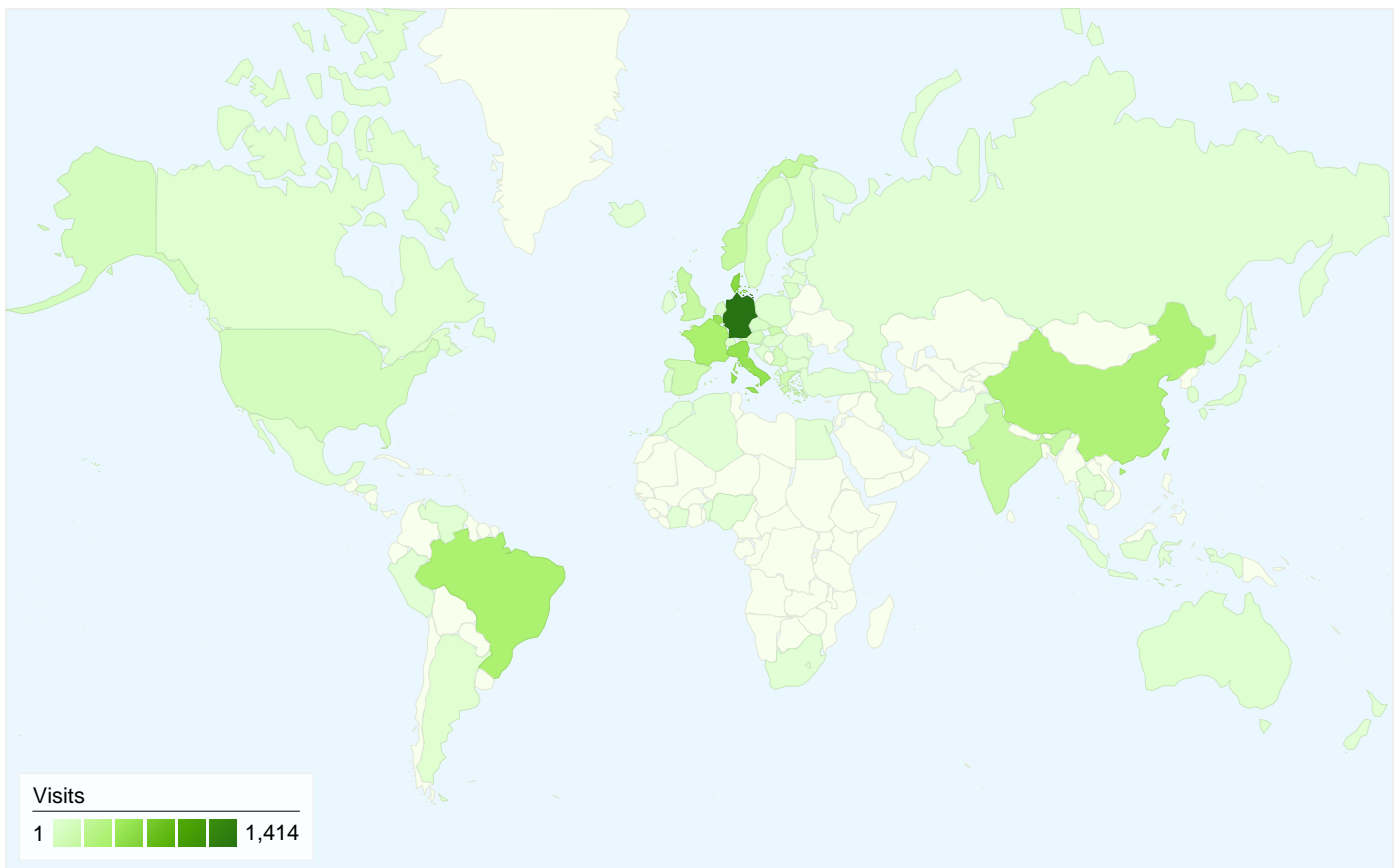

Site Usage

6,412 Visits	36.53% Bounce Rate
36,357 Page Views	00:05:44 Avg. Time on Site
5.67 Pages/Visit	29.65% % New Visits

Visitors Overview

Map Overlay world

Traffic Sources Overview

Content Overview

Pages	Page Views	% Page Views
/	7,671	21.10%
/report.htm	2,637	7.25%
/index.htm	2,529	6.96%
/photos.htm	2,077	5.71%
/who.htm	1,411	3.88%

2,569 people visited this site

 **6,412** Visits

 **2,569** Absolute Unique Visitors

 **36,357** Page Views

 **5.67** Average Page Views

 **00:05:44** Time on Site

 **36.53%** Bounce Rate

 **29.83%** New Visits

All traffic sources sent a total of 6,412 visits

Top Traffic Sources

Sources	Visits	% visits	Keywords	Visits	% visits
(direct) ((none))	2,544	39.68%	frontrunners 3	36	16.36%
frontrunners.dk (referral)	890	13.88%	frontrunn3rs	35	15.91%
gl-cafe.de (referral)	409	6.38%	fr3.frontrunners.dk	32	14.55%
ens.it (referral)	312	4.87%	www.fr3.frontrunners.dk	27	12.27%
gl-jugend.de (referral)	230	3.59%	frontrunners dk	9	4.09%

6,412 visits came from 69 countries/territories

Site Usage

Country/Territory	Visits	Pages/Visit	Avg. Time on Site	% New Visits	Bounce Rate
Germany	1,414	5.74	00:04:17	32.11%	42.93%
Denmark	629	4.52	00:04:11	7.79%	39.90%
Italy	557	7.20	00:06:60	37.34%	28.90%
Belgium	537	4.47	00:04:03	11.92%	44.13%
France	431	4.95	00:04:54	27.61%	43.39%
Brazil	422	5.14	00:08:34	37.68%	28.91%
China	386	3.15	00:03:25	77.98%	47.41%
Norway	221	5.79	00:04:57	17.19%	34.84%
United Kingdom	213	7.80	00:06:20	35.21%	21.60%
India	205	6.16	00:10:40	35.61%	20.49%