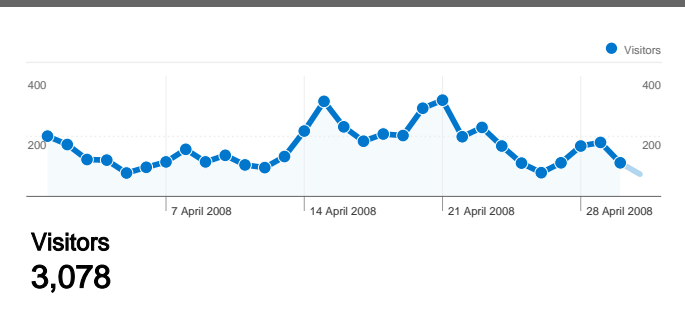

Site Usage

5,990 Visits

51.72% Bounce Rate

28,071 Page Views

00:03:57 Avg. Time on Site

4.69 Pages/Visit

43.07% % New Visits

Visitors Overview

3,078 people visited this site

 **5,990 Visits**

 **3,078 Absolute Unique Visitors**

 **28,071 Page Views**

 **4.69 Average Page Views**

 **00:03:57 Time on Site**

 **51.72% Bounce Rate**

 **43.16% New Visits**

5,990 visits came from 65 countries/territories

Site Usage

| | | | | |
|--|--|--|---|--|
| Visits 5,990 % of Site Total: 100.00% | Pages/Visit 4.69 Site Avg: 4.69 (0.00%) | Avg. Time on Site 00:03:57 Site Avg: 00:03:57 (0.00%) | % New Visits 43.14% Site Avg: 43.07% (0.16%) | Bounce Rate 51.72% Site Avg: 51.72% (0.00%) |
|--|--|--|---|--|

1 - 10 of 65

Pages on this site were viewed a total of 28,071 times

 **28,071** Page Views

 **20,532** Unique Views

 **51.72%** Bounce Rate

Top Content

| Pages | Page Views | % Page Views |
|----------------------|------------|--------------|
| / | 5,549 | 19.77% |
| /index.htm | 1,822 | 6.49% |
| /mix_report_stop.htm | 1,781 | 6.34% |
| /photos.htm | 1,538 | 5.48% |
| /report.htm | 1,466 | 5.22% |