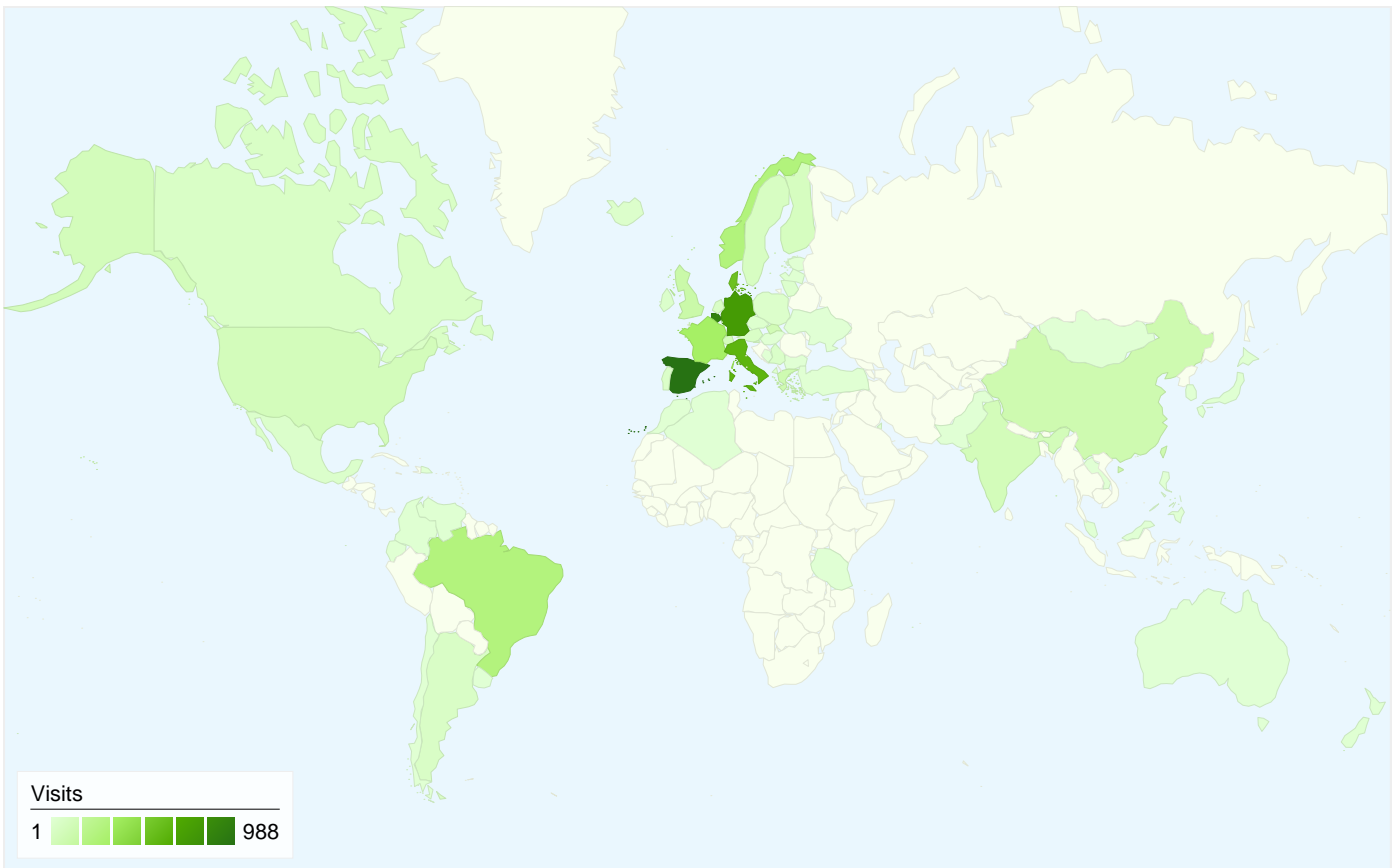

All traffic sources sent a total of 5,990 visits

 35.38% Direct Traffic

 60.53% Referring Sites

 4.04% Search Engines

**5,990 visits came from 65 countries/territories**

Site Usage

<b>Visits</b> <b>5,990</b> % of Site Total: 100.00%	<b>Pages/Visit</b> <b>4.69</b> Site Avg: 4.69 (0.00%)	<b>Avg. Time on Site</b> <b>00:03:57</b> Site Avg: 00:03:57 (0.00%)	<b>% New Visits</b> <b>43.14%</b> Site Avg: 43.07% (0.16%)	<b>Bounce Rate</b> <b>51.72%</b> Site Avg: 51.72% (0.00%)
--	--	--	---	--