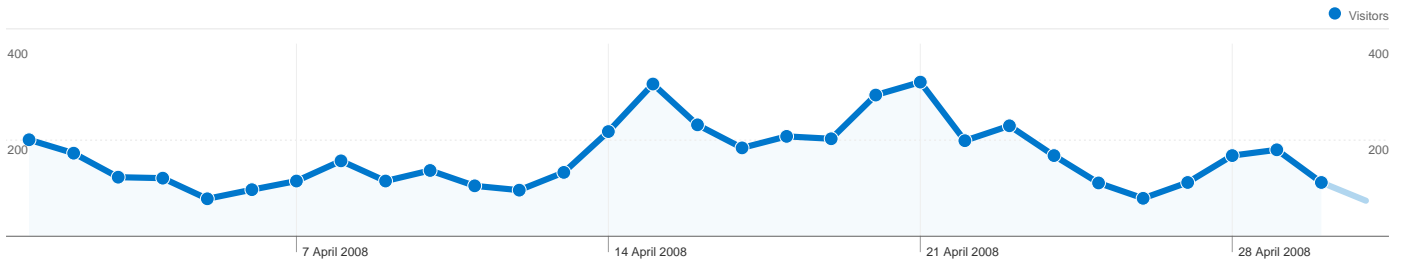

**Site Usage**

**5,990 Visits**

**51.72% Bounce Rate**

**28,071 Page Views**

**00:03:57 Avg. Time on Site**

**4.69 Pages/Visit**

**43.07% % New Visits**

**Visitors Overview**

**3,078 people visited this site**

 **5,990 Visits**

 **3,078 Absolute Unique Visitors**

 **28,071 Page Views**

 **4.69 Average Page Views**

 **00:03:57 Time on Site**

 **51.72% Bounce Rate**

 **43.16% New Visits**

All traffic sources sent a total of 5,990 visits

 35.38% Direct Traffic

 60.53% Referring Sites

 4.04% Search Engines

1 - 10 of 65

Pages on this site were viewed a total of 28,071 times

 **28,071** Page Views

 **20,532** Unique Views

 **51.72%** Bounce Rate