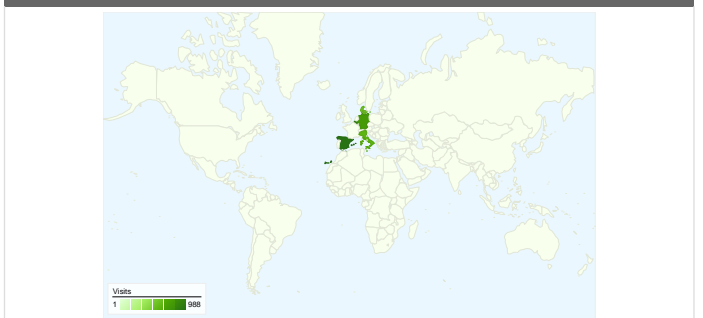

Map Overlay world