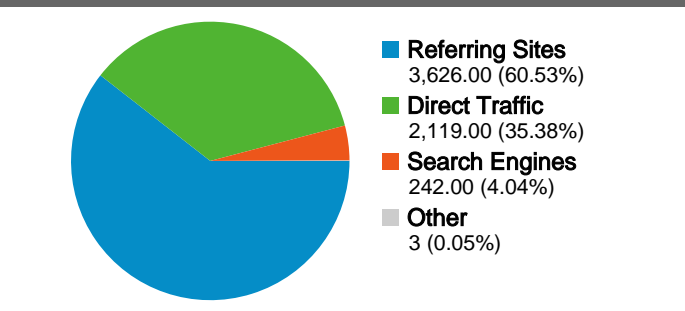

Traffic Sources Overview

Content Overview

Pages	Page Views	% Page Views
/	5,549	19.77%
/index.htm	1,822	6.49%
/mix_report_stop.htm	1,781	6.34%
/photos.htm	1,538	5.48%
/report.htm	1,466	5.22%