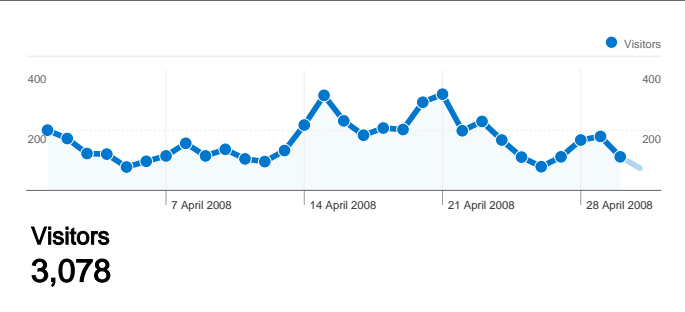

**Site Usage**

**5,990 Visits**

**51.72% Bounce Rate**

**28,071 Page Views**

**00:03:57 Avg. Time on Site**

**4.69 Pages/Visit**

**43.07% % New Visits**

**Visitors Overview**

**3,078 people visited this site**

 **5,990 Visits**

 **3,078 Absolute Unique Visitors**

 **28,071 Page Views**

 **4.69 Average Page Views**

 **00:03:57 Time on Site**

 **51.72% Bounce Rate**

 **43.16% New Visits**

All traffic sources sent a total of 5,990 visits

 35.38% Direct Traffic

 60.53% Referring Sites

 4.04% Search Engines

1 - 10 of 65

Pages on this site were viewed a total of 28,071 times

 **28,071** Page Views

 **20,532** Unique Views

 **51.72%** Bounce Rate