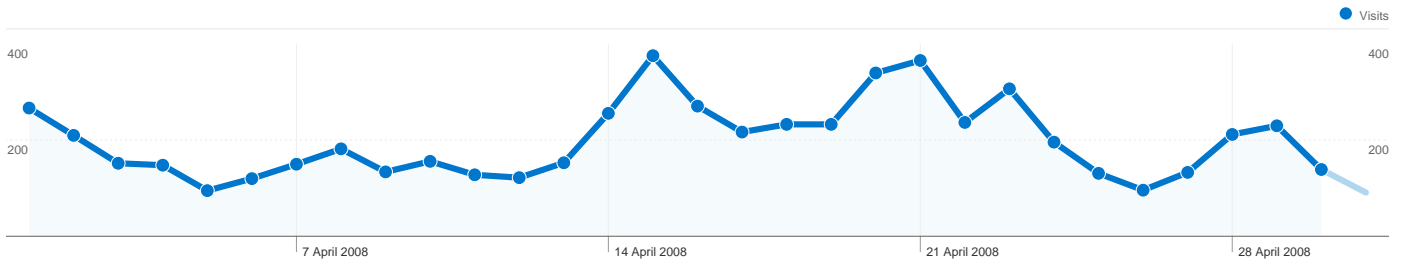

**Site Usage**

**5,990 Visits**

**51.72% Bounce Rate**

**28,071 Page Views**

**00:03:57 Avg. Time on Site**

**4.69 Pages/Visit**

**43.07% % New Visits**

**Visitors Overview**

**3,078 people visited this site**

 **5,990 Visits**

 **3,078 Absolute Unique Visitors**

 **28,071 Page Views**

 **4.69 Average Page Views**

 **00:03:57 Time on Site**

 **51.72% Bounce Rate**

 **43.16% New Visits**

All traffic sources sent a total of 5,990 visits

 35.38% Direct Traffic

 60.53% Referring Sites

 4.04% Search Engines

**5,990 visits came from 65 countries/territories**

Site Usage

<b>Visits</b> <b>5,990</b> % of Site Total: 100.00%	<b>Pages/Visit</b> <b>4.69</b> Site Avg: 4.69 (0.00%)	<b>Avg. Time on Site</b> <b>00:03:57</b> Site Avg: 00:03:57 (0.00%)	<b>% New Visits</b> <b>43.14%</b> Site Avg: 43.07% (0.16%)	<b>Bounce Rate</b> <b>51.72%</b> Site Avg: 51.72% (0.00%)
--	--	--	---	--