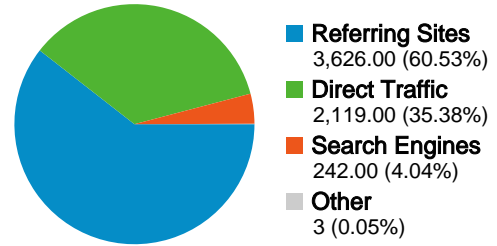

Top Traffic Sources

Sources	Visits	% visits	Keywords	Visits	% visits
(direct) ((none))	2,119	35.38%	fronrunners 3	80	33.06%
fronrunners.dk (referral)	881	14.71%	fronrunners	28	11.57%
giuseppenazzareno.eu	486	8.11%	www.fr3.fronrunners.dk	23	9.50%
gl-cafe.de (referral)	243	4.06%	frontrunn3rs	21	8.68%
google (organic)	222	3.71%	fronrunners3	16	6.61%