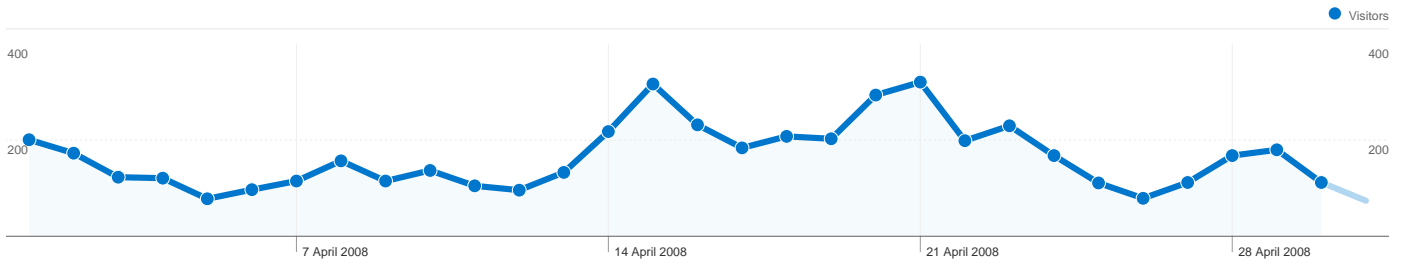

Site Usage

5,990 Visits

51.72% Bounce Rate

28,071 Page Views

00:03:57 Avg. Time on Site

4.69 Pages/Visit

43.07% % New Visits

Visitors Overview

3,078 people visited this site

 **5,990 Visits**

 **3,078 Absolute Unique Visitors**

 **28,071 Page Views**

 **4.69 Average Page Views**

 **00:03:57 Time on Site**

 **51.72% Bounce Rate**

 **43.16% New Visits**

5,990 visits came from 65 countries/territories

Site Usage

| | | | | |
|--|--|--|---|--|
| Visits 5,990 % of Site Total: 100.00% | Pages/Visit 4.69 Site Avg: 4.69 (0.00%) | Avg. Time on Site 00:03:57 Site Avg: 00:03:57 (0.00%) | % New Visits 43.14% Site Avg: 43.07% (0.16%) | Bounce Rate 51.72% Site Avg: 51.72% (0.00%) |
|--|--|--|---|--|