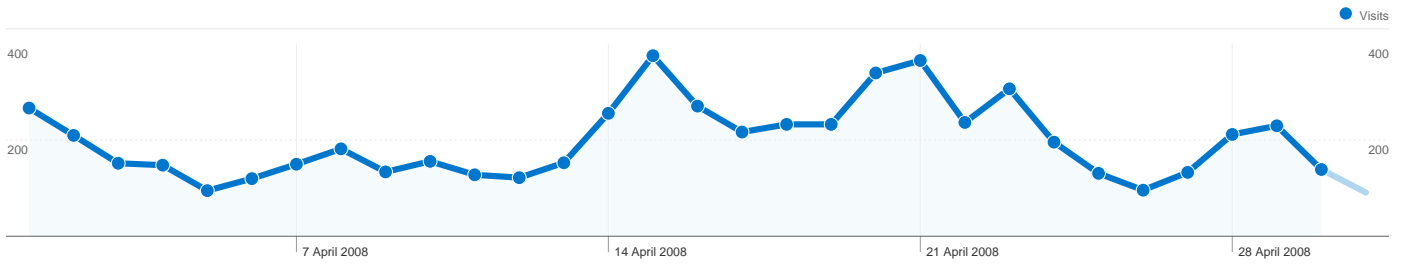

All traffic sources sent a total of 5,990 visits

35.38% Direct Traffic

60.53% Referring Sites

4.04% Search Engines