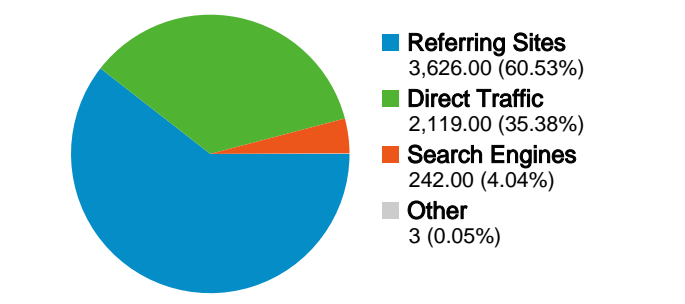

Traffic Sources Overview

Content Overview

Pages	Page Views	% Page Views
/	5,549	19.77%
/index.htm	1,822	6.49%
/mix_report_stop.htm	1,781	6.34%
/photos.htm	1,538	5.48%
/report.htm	1,466	5.22%