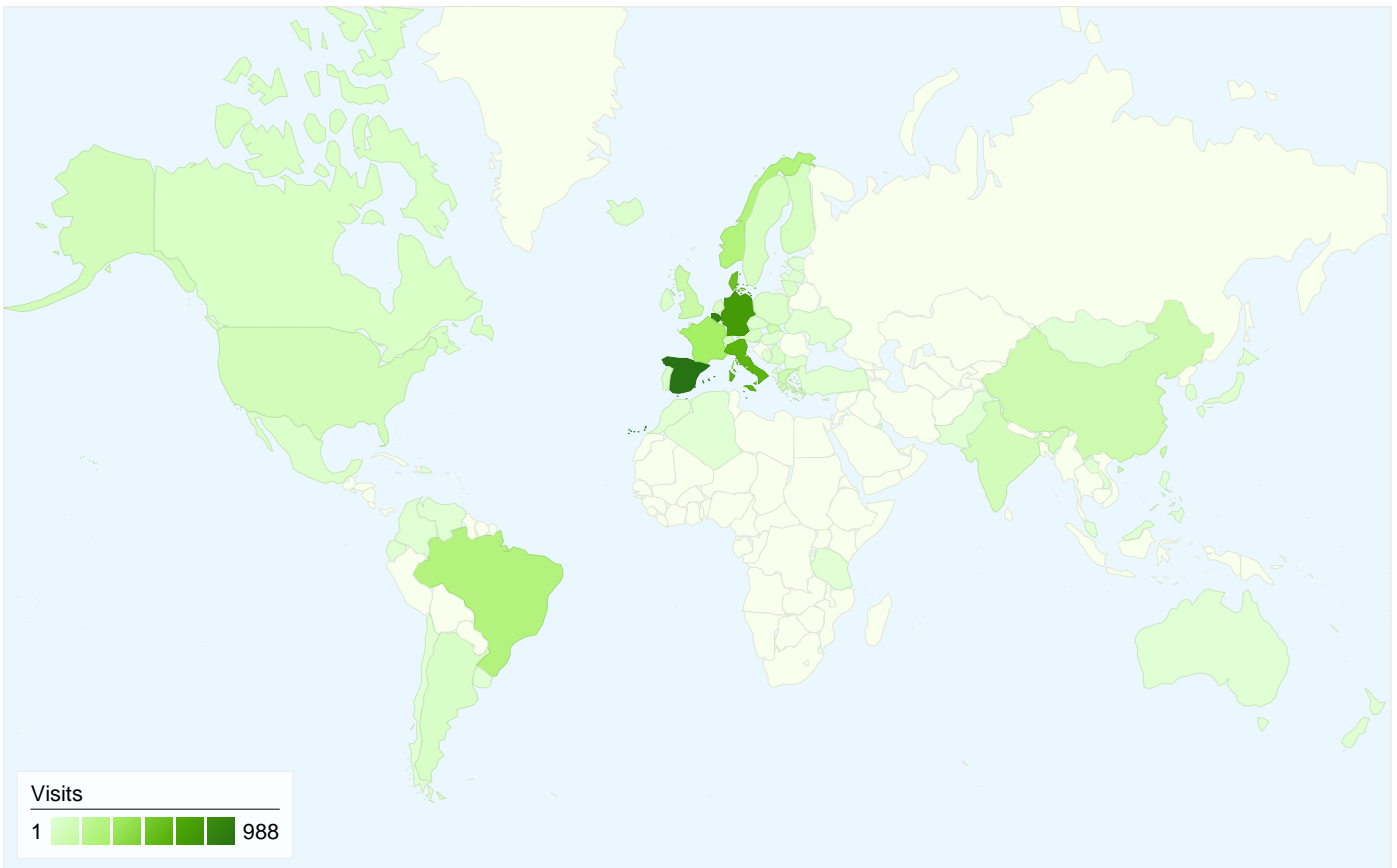

3,078 people visited this site

 **5,990 Visits**

 **3,078 Absolute Unique Visitors**

 **28,071 Page Views**

 **4.69 Average Page Views**

 **00:03:57 Time on Site**

 **51.72% Bounce Rate**

 **43.16% New Visits**

All traffic sources sent a total of 5,990 visits

 35.38% Direct Traffic

 60.53% Referring Sites

 4.04% Search Engines

Top Traffic Sources

| Sources | Visits | % visits | Keywords | Visits | % visits |
|---------------------------|--------|----------|------------------------|--------|----------|
| (direct) ((none)) | 2,119 | 35.38% | fronrunners 3 | 80 | 33.06% |
| fronrunners.dk (referral) | 881 | 14.71% | fronrunners | 28 | 11.57% |
| giuseppenazzareno.eu | 486 | 8.11% | www.fr3.fronrunners.dk | 23 | 9.50% |
| gl-cafe.de (referral) | 243 | 4.06% | frontrunn3rs | 21 | 8.68% |
| google (organic) | 222 | 3.71% | fronrunners3 | 16 | 6.61% |

5,990 visits came from 65 countries/territories

Site Usage

| | | | | |
|--|--|--|---|--|
| Visits 5,990 % of Site Total: 100.00% | Pages/Visit 4.69 Site Avg: 4.69 (0.00%) | Avg. Time on Site 00:03:57 Site Avg: 00:03:57 (0.00%) | % New Visits 43.14% Site Avg: 43.07% (0.16%) | Bounce Rate 51.72% Site Avg: 51.72% (0.00%) |
|--|--|--|---|--|

| Country/Territory | Visits | Pages/Visit | Avg. Time on Site | % New Visits | Bounce Rate |
|-------------------|--------|-------------|-------------------|--------------|-------------|
| Spain | 988 | 2.62 | 00:01:44 | 76.82% | 81.78% |
| Belgium | 899 | 3.61 | 00:02:26 | 39.27% | 61.85% |
| Germany | 751 | 5.92 | 00:04:29 | 28.89% | 44.74% |
| Italy | 611 | 6.47 | 00:05:09 | 47.46% | 35.84% |
| Denmark | 551 | 4.62 | 00:03:04 | 20.33% | 44.83% |
| France | 326 | 3.37 | 00:01:50 | 46.63% | 59.51% |
| Norway | 260 | 4.62 | 00:03:22 | 16.15% | 43.08% |
| Brazil | 255 | 6.45 | 00:08:31 | 49.02% | 31.37% |
| United Kingdom | 128 | 5.55 | 00:04:32 | 25.00% | 32.03% |
| China | 107 | 2.61 | 00:02:41 | 82.24% | 44.86% |