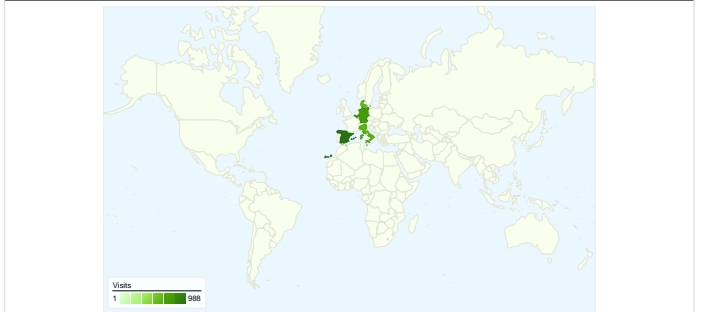

**Site Usage**

**5,990 Visits**

**51.72% Bounce Rate**

**28,071 Page Views**

**00:03:57 Avg. Time on Site**

**4.69 Pages/Visit**

**43.07% % New Visits**

**Visitors Overview**

**Map Overlay world**

**Traffic Sources Overview**

**Content Overview**

Pages	Page Views	% Page Views
/	5,549	19.77%
/index.htm	1,822	6.49%
/mix_report_stop.htm	1,781	6.34%
/photos.htm	1,538	5.48%
/report.htm	1,466	5.22%

All traffic sources sent a total of 5,990 visits

 35.38% Direct Traffic

 60.53% Referring Sites

 4.04% Search Engines

**5,990 visits came from 65 countries/territories**

Site Usage

<b>Visits</b> <b>5,990</b> % of Site Total: 100.00%	<b>Pages/Visit</b> <b>4.69</b> Site Avg: 4.69 (0.00%)	<b>Avg. Time on Site</b> <b>00:03:57</b> Site Avg: 00:03:57 (0.00%)	<b>% New Visits</b> <b>43.14%</b> Site Avg: 43.07% (0.16%)	<b>Bounce Rate</b> <b>51.72%</b> Site Avg: 51.72% (0.00%)
--	--	--	---	--