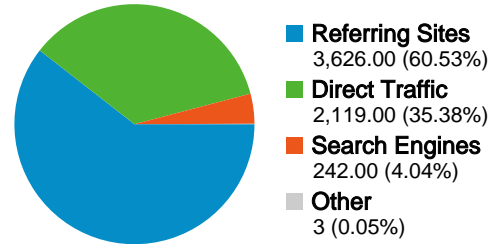

**3,078 people visited this site**

 **5,990 Visits**

 **3,078 Absolute Unique Visitors**

 **28,071 Page Views**

 **4.69 Average Page Views**

 **00:03:57 Time on Site**

 **51.72% Bounce Rate**

 **43.16% New Visits**

## Technical Profile

Browser	Visits	% visits	Connection Speed	Visits	% visits
Internet Explorer	4,328	72.25%	DSL	2,615	43.66%
Firefox	1,329	22.19%	Unknown	1,776	29.65%
Safari	280	4.67%	Cable	942	15.73%
Opera	50	0.83%	Dialup	378	6.31%
Konqueror	1	0.02%	T1	272	4.54%

All traffic sources sent a total of 5,990 visits

 35.38% Direct Traffic

 60.53% Referring Sites

 4.04% Search Engines